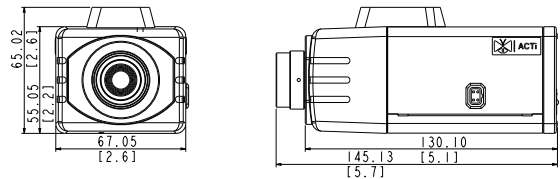

## 1MP Box with D/N, Basic WDR, Fixed Lens

- 1 Megapixel with 720p
- Day & Night
- Fixed Lens with f4.2mm / F1.8
- Basic WDR (69 dB)
- 30 fps at 1280 x 720

### DIMENSION DIAGRAM

Unit: mm [inch]

**• Interface**

DC Iris Connector	External connector for DC iris lens
-------------------	-------------------------------------

**• General**

Power Source / Consumption	PoE Class 2 (IEEE802.3af) / 2.436W
Weight	418.5 g (0.92lb)
Dimensions (W x H x D)	67.05 mm x 65.02 mm x 145.13mm (2.6" x 2.6" x 5.7")
Environmental Casing	Optional housing (IP66 rated)
Starting Temperature	-10°C ~ 50°C (14°F ~ 122°F)
Operating Temperature	-10°C ~ 50°C (14°F ~ 122°F)
Operating Humidity	10% ~ 85% RH
Approvals	CE (EN 55022 Class B, EN 55024), FCC (Part15 Subpart B Class B)