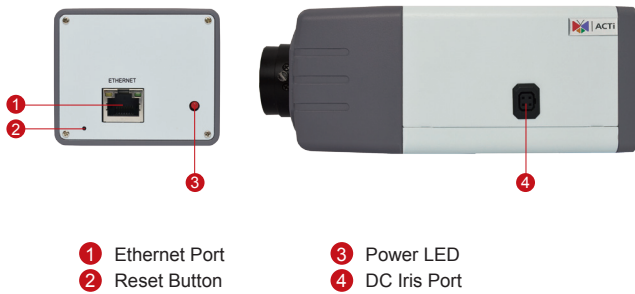

## 1MP Box with D/N, Basic WDR, Fixed Lens

- 1 Megapixel with 720p
- Day & Night
- Fixed Lens with f4.2mm / F1.8
- Basic WDR (69 dB)
- 30 fps at 1280 x 720

### PHOTO INDICATION

- 1 Ethernet Port
- 2 Reset Button
- 3 Power LED
- 4 DC Iris Port