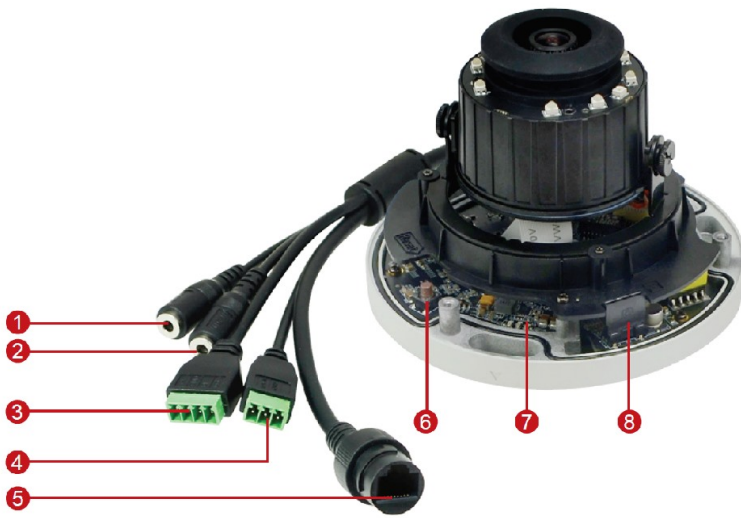

Interface

Local Storage	MicroSDHC, MicroSDXC Memory Card Slot (card not included, up to 256GB)
Digital Input/Output	1/1
Operating Button	Reset Button

General

Power Source	DC 12V, PoE Class 3 (IEEE802.3af)
Power Consumption	11 W (PoE, IR on), 10.5 W (DC, IR on)
Weight	568g (1.252lb)
Environmental Casing	Weatherproof (IP68), Vandal proof (IK10)
Mount Type	Surface, Wall Mount, Pendant, Flush, Pole Mount, Gang Box
Starting Temperature	-40°C ~ 60°C (-40°F ~ 140°F)
Operating Temperature	-40°C ~ 60°C (-40°F ~ 140°F)
Operating Humidity	10% - 85% RH
Approvals	CE, FCC, IP68, NEMA 4X, IK10, UL (for optional PoE injector and power adapter)
Real-time Clock (RTC)	Yes
Warranty	3 Year(s). For extended warranty offering, see http://www.acti.com/support/warranty

* cross-browser compatibility issue: Not available for H.265 video decoding

► Photo Indication

- 1 Audio Input
- 2 Audio Output
- 3 Digital Input/Output
- 4 DC 12V Input
- 5 Ethernet Port
- 6 Reset Button
- 7 System LEDs
- 8 Memory Card Slot

► Dimension Diagram

Unit: mm [inch]

► Related Products

Mounting Accessories - Camera Mount

PMAX-0111		Straight Tube (for D5x, D9x, E5x, E9x, E9xx/M)
PMAX-0112		Extension Tube (for D5x, D9x, E5x, E9x, E9xx/M)
PMAX-0122		Straight Tube (for A71, A88, A9x,)
PMAX-0316		Wall Mount (for D5x, D9x, E5x, E78, E9x, E9xx/M)
PMAX-0506		Pole Mount (for A31, A4x, E78, E9x, E9xx), supports 2" to 3" Poles
PMAX-0805		Gang Box Converter (for D5x, D9x, E5x, E78, E9x, E9xx/M), supports 4" Round and 4" Octagon Boxes
PMAX-0809		Converter Ring, 1.0" NPT for Third-Party Mounting Accessories
PMAX-1021		Flush Mount for E78
PMAX-1032		Flush Mount (for A71, A74, E78, E79, E710)
PMAX-1400		Mount Kit (for D5x, D9x, E5x, E78, E9x, E9xx/M)