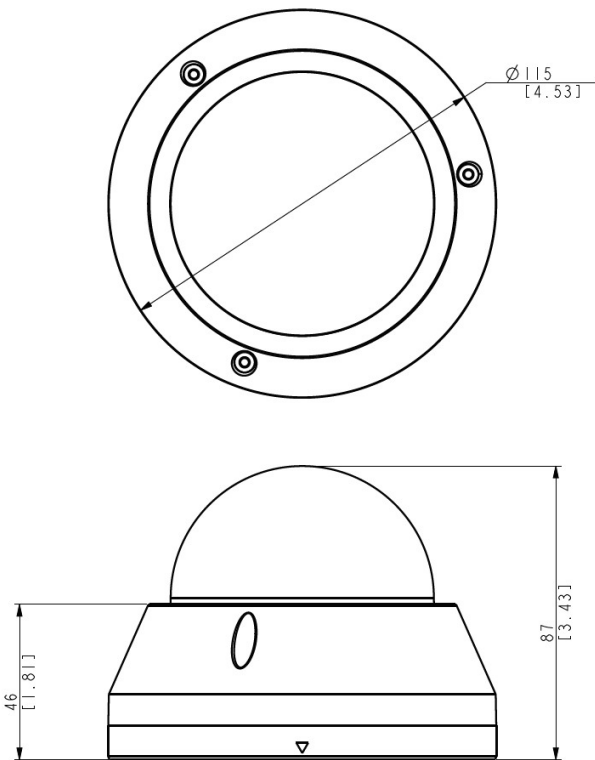

► Dimension Diagram