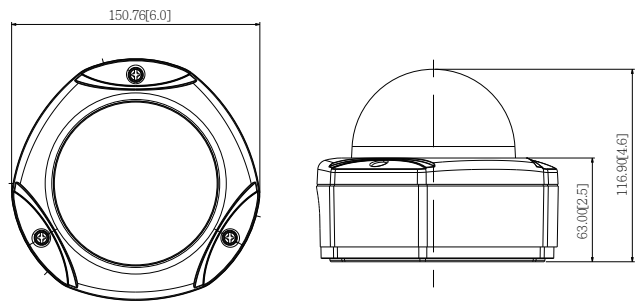

PHOTO INDICATION

- 1 Reset Button
- 2 Memory Card Slot
- 3 Ethernet Port

DIMENSION DIAGRAM

Unit: mm [inch]

ACCESSORY OPTIONS

Dome Cover		
PDCX-1101		4-inch, smoke, vandal proof

Popular Mounting Solutions	
Surface	Accessories not required
Wall	PMAX-0308 
Pendant	PMAX-0101 + PMAX-0103 
Corner	PMAX-0101 + PMAX-0305 + PMAX-0402 
Pole	PMAX-0101 + PMAX-0305 + PMAX-0503 
Flush	PMAX-1003 
Gang Box	PMAX-0804 

• Interface

Local Storage	MicroSDHC/MicroSDXC memory card slot (card not included)
---------------	--

• General

Power Source / Consumption	PoE Class 2 (IEEE802.3af) / 5.37 W (IR on)
Weight	1015 g (2.24 lb)
Dimensions (Ø x H)	150.76 mm x 116.9 mm (6" x 4.6")
Environmental Casing	Weatherproof (IP66 rated); Vandal proof (IK10 rated); Transparent dome cover
Mount Type	Surface, Pendant, Wall, Corner, Pole, Flush, Gang box
Starting Temperature	-20°C ~ 50°C (-4°F ~ 122°F)
Operating Temperature	-40°C ~ 50°C (-40°F ~ 122°F)
Operating Humidity	10% ~ 85% RH
Approvals	CE (EN 55022 Class B, EN 55024), FCC (Part15 Subpart B Class B), IK10, IP66, NEMA 4X