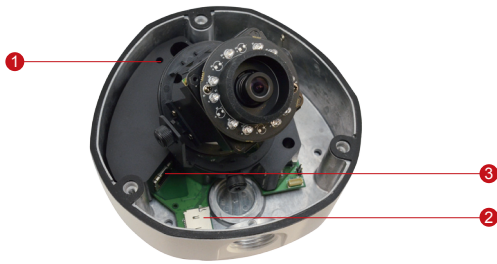

E83

5MP Outdoor Dome with D/N, Adaptive IR, Basic WDR, Vari-focal Lens

- 5 Megapixel with 1080p
- Day and night with Adaptive IR LED
- Vari-focal Lens with f2.8~12mm / F1.4
- Basic WDR (74 dB)
- 30 fps at 1920 x 1080
- Weatherproof (IP66) and Vandal Proof (IK10)

PHOTO INDICATION

- 1 Reset Button
- 2 Memory Card Slot
- 3 Ethernet Port

DIMENSION DIAGRAM

Unit: mm [inch]

ACCESSORY OPTIONS

Dome Cover		
PDCX-1101		4-inch, smoke, vandal proof

Popular Mounting Solutions	
Surface	Accessories not required
Wall	PMAX-0308 
Pendant	PMAX-0101 + PMAX-0103 
Corner	PMAX-0101 + PMAX-0305 + PMAX-0402 
Pole	PMAX-0101 + PMAX-0305 + PMAX-0503 
Flush	PMAX-1003 
Gang Box	PMAX-0804 

* For more mounting solutions, please refer to Project Planner on www.acti.com

PRODUCT SPECIFICATION

E83

• Device

Device Type	Outdoor Dome Camera
Image Sensor	Progressive Scan CMOS
Sensor Size	1/3.2"
Day / Night	Yes
Superior Low Light Sensitivity	No
Minimum Illumination	Color: 0.1 lux at F1.4 (30 IRE, 2400°K); B/W: 0 lux (IR LED on)
Color to B/W switch	ISP based switch, configurable
Mechanical IR Cut Filter	Yes
IR Sensitivity Range	700~1100nm
IR LED	Adaptive IR LED (IR Exposure Compensation) x 15 (850nm)
IR Working Distance	30 m (0 lux, 30 IRE, Gain 255, Auto shutter mode)
Electronic Shutter	1/5 ~ 1/2,000 sec (manual mode); 1/5 ~ 1/10,000 sec (auto mode)

• Interface

Local Storage	MicroSDHC/MicroSDXC memory card slot (card not included)
---------------	--

• General

Power Source / Consumption	PoE Class 2 (IEEE802.3af) / 5.37 W (IR on)
Weight	1015 g (2.24 lb)
Dimensions (Ø x H)	150.76 mm x 116.9 mm (6" x 4.6")
Environmental Casing	Weatherproof (IP66 rated); Vandal proof (IK10 rated); Transparent dome cover
Mount Type	Surface, Pendant, Wall, Corner, Pole, Flush, Gang box
Starting Temperature	-20°C ~ 50°C (-4°F ~ 122°F)
Operating Temperature	-40°C ~ 50°C (-40°F ~ 122°F)
Operating Humidity	10% ~ 85% RH
Approvals	CE (EN 55022 Class B, EN 55024), FCC (Part15 Subpart B Class B), IK10, IP66, NEMA 4X