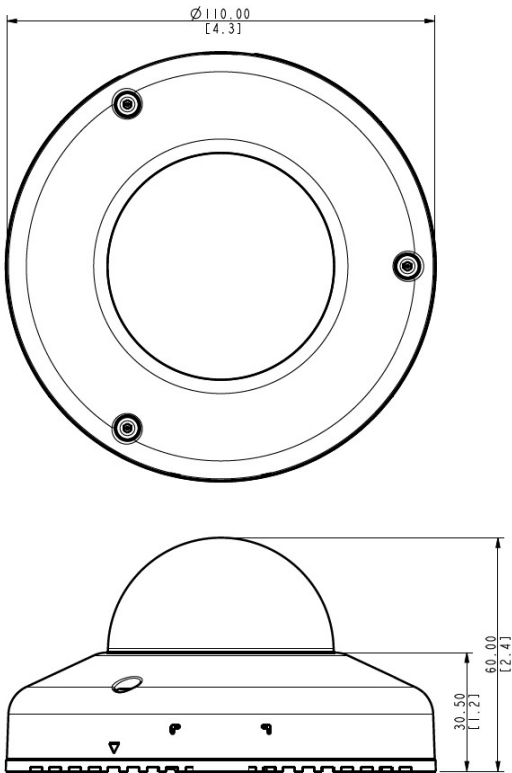

## Interface

Audio Interface	Cable with 3.5mm Phone Jack
Local Storage	MicroSDHC, MicroSDXC Memory Card Slot (card not included, up to 256GB)
Operating Button	Reset Button

## General

Power Source	PoE Class 2 (IEEE802.3af)
Power Consumption	4.4 W (PoE)
Weight	415g (0.914lb)
Dimensions	(Ø x H): 110mm x 60mm (4.3" x 2.4")
Environmental Casing	Weatherproof (IP68), Vandal proof (IK10), Vibration proof (EN50155)
Mount Type	Surface, Gang Box, Pendant, Converter for NPT Standard Mounts, Wall Mount, Pole Mount
Starting Temperature	-20°C ~ 50°C (-4°F ~ 122°F)
Operating Temperature	-20°C ~ 50°C (-4°F ~ 122°F)
Operating Humidity	10% - 85% RH
Approvals	CE Class A, FCC Class B, EAC, IP68, IK10, NEMA 4X, EN45545-2, EN50121-3-2, EN50155, IEC60571, UL (for optional PoE injector)
Real-time Clock (RTC)	Yes
Warranty	3 Year(s). For extended warranty offering, see <a href="http://www.acti.com/support/warranty">http://www.acti.com/support/warranty</a>

### ► Photo Indication

- 1 Power LED
- 2 Audio Input
- 3 Ethernet Port
- 4 Reset Button
- 5 Memory Card Slot

### ► Dimension Diagram

Unit: mm [inch]