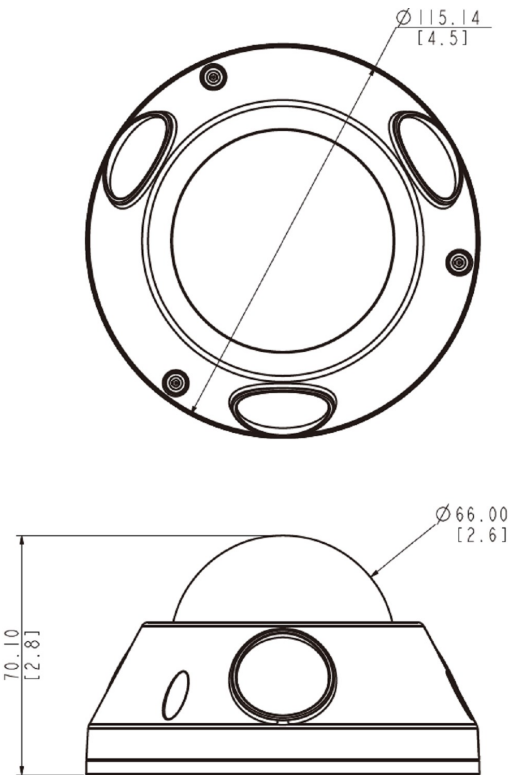

Interface

Audio Interface	Cable with 3.5mm Phone Jack
Local Storage	MicroSDHC, MicroSDXC Memory Card Slot (card not included, up to 256GB)
Operating Button	Reset Button

General

Power Source	PoE Class 2 (IEEE802.3af)
Power Consumption	5.04 W (PoE)
Weight	474g (1.04lb)
Dimensions	(Ø x H): 115mm x 70mm (4.5" x 2.8")
Environmental Casing	Weatherproof (IP68), Vandal proof (IK10), Vibration proof (EN50155)
Mount Type	Surface, Gang Box, Pendant, Converter for NPT Standard Mounts, Wall Mount, Pole Mount
Starting Temperature	-20°C ~ 50°C (-4°F ~ 122°F)
Operating Temperature	-20°C ~ 50°C (-4°F ~ 122°F)
Operating Humidity	10% - 85% RH
Approvals	CE Class B, FCC Class B, EAC, IP68, IK10, NEMA 4X, EN50121-3-2, EN50155, UL (for optional PoE injector)
Real-time Clock (RTC)	Yes
Warranty	3 Year(s). For extended warranty offering, see http://www.acti.com/support/warranty

► Photo Indication

- 1 Memory Card Slot
- 2 Power LED
- 3 Reset Button
- 4 Audio Input
- 5 Ethernet Port

► Dimension Diagram

Unit: mm [inch]

► Related Products

Mounting Accessories - Camera Mount

PMAX-0111		Straight Tube (for D5x, D9x, E5x, E9x, E9xx/M)
PMAX-0112		Extension Tube (for D5x, D9x, E5x, E9x, E9xx/M)
PMAX-0122		Straight Tube (for A71, A88, A9x,)
PMAX-0123		Extension Tube (for A71, A88, A9x,)
PMAX-0316		Wall Mount (for D5x, D9x, E5x, E78, E9x, E9xx/M)
PMAX-0506		Pole Mount (for A31, A4x, E78, E9x, E9xx), supports 2" to 3" Poles
PMAX-0805		Gang Box Converter (for D5x, D9x, E5x, E78, E9x, E9xx/M), supports 4" Round and 4" Octagon Boxes
PMAX-0809		Converter Ring, 1.0" NPT for Third-Party Mounting Accessories
PMAX-1400		Mount Kit (for D5x, D9x, E5x, E78, E9x, E9xx/M)