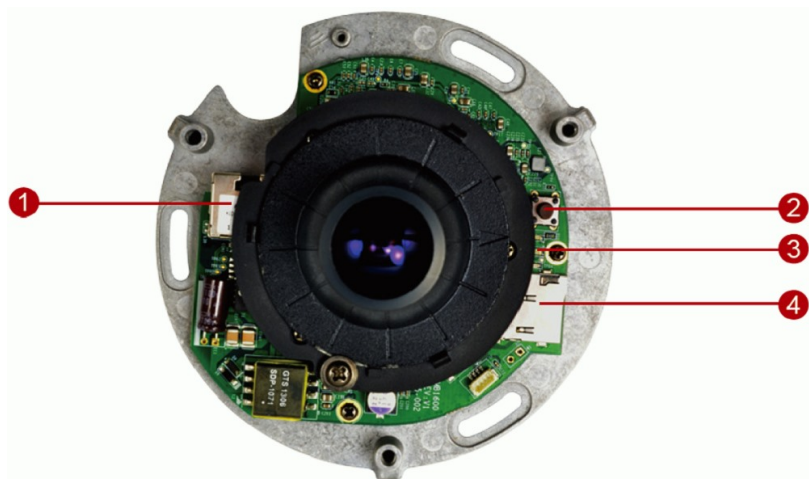

**System**

System Monitor	CPU loading, memory usage and network statistics via API
System Log	Support
Watchdog	Support

**Integration**

Unified Solution	Fully compatible with ACTi software
Software Development Kit	Yes
GPS Position	Manual setting
Edge Recording	Support (integration with NVR by ONVIF Profile G or proprietary protocol)*
ONVIF Compliant	Yes, Profile S, Profile G, Profile T, Profile Q
GB28181 Compliant	Yes
Web Browser	IE 11, Google Chrome, Microsoft Edge, Apple Safari
Auto Firmware Upgrade	Yes

**Interface**

Local Storage	MicroSDHC, MicroSDXC Memory Card Slot (card not included, up to 256GB, Kingston or Sandisk only)
Operating Button	Reset Button

**General**

Power Source	PoE Class 2 (IEEE802.3af)
Power Consumption	6 W (PoE)
Weight	221g (0.49lb)
Dimensions	(Ø x H): 110mm x 58mm (4.3" x 2.3")
Environmental Casing	Vandal resistant (IK08)
Mount Type	Surface, Gang Box, Pendant, Converter for NPT Standard Mounts, Wall Mount, Pole Mount
Starting Temperature	-10°C ~ 50°C (14°F ~ 122°F)
Operating Temperature	-10°C ~ 50°C (14°F ~ 122°F)
Operating Humidity	10% - 85% RH
Approvals	CE, FCC, IK08, UL (for optional PoE injector)
Warranty	3 Year(s). For extended warranty offering, see <a href="http://www.acti.com/support/warranty">http://www.acti.com/support/warranty</a>

\* Edge Recording function is integrated with NVR 3 Corporate / NVR 3 Business / INR / GNR series.

## ► Photo Indication

- 1 Ethernet Port
- 2 Reset Button
- 3 Power LED
- 4 Memory Card Slot