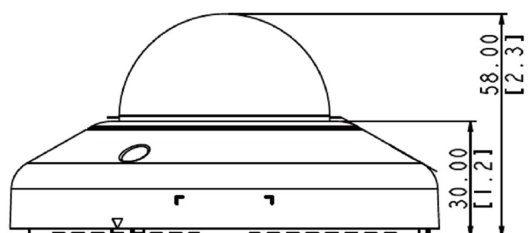

► Dimension Diagram