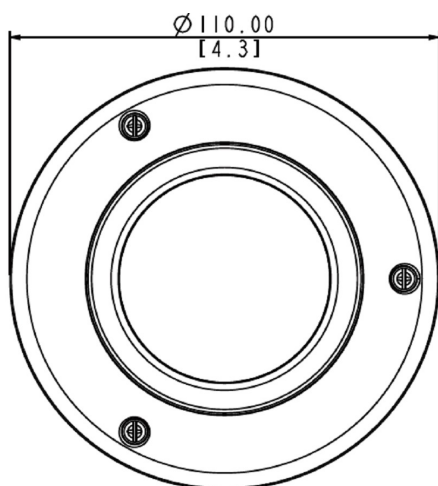

**Interface**

Local Storage	MicroSDHC, MicroSDXC Memory Card Slot (card not included, up to 256GB, Kingston or Sandisk only)
Operating Button	Reset Button

**General**

Power Source	PoE Class 2 (IEEE802.3af)
Power Consumption	6 W (PoE)
Weight	221g (0.49lb)
Dimensions	(Ø x H): 110mm x 58mm (4.3" x 2.3")
Environmental Casing	Vandal resistant (IK08)
Mount Type	Surface, Gang Box, Pendant, Converter for NPT Standard Mounts, Wall Mount, Pole Mount
Starting Temperature	-10°C ~ 50°C (14°F ~ 122°F)
Operating Temperature	-10°C ~ 50°C (14°F ~ 122°F)
Operating Humidity	10% - 85% RH
Approvals	CE, FCC, IK08, UL (for optional PoE injector)
Warranty	3 Year(s). For extended warranty offering, see <a href="http://www.acti.com/support/warranty">http://www.acti.com/support/warranty</a>

## ► Dimension Diagram

Unit: mm [inch]