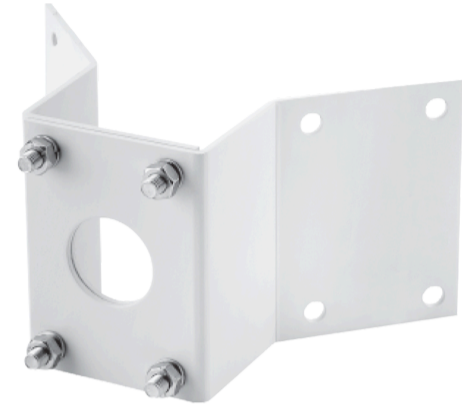

DA-RM1100

Corner Mount

Dimension (mm) : 337.8(L) x 140.0(W) x 199.1(H)

Weight : 2.8 kg(6.18 lb)

SPECIFICATIONS

Mechanical	
Material	Aluminum
Color	White
Dimensions	337.8(L) x 140.0(W) x 199.1(H) (13.29"(L) x 5.52"(W) x 7.83"(H))
Weight	1.2kg (2.65lb)
Relevant Mount	DA-WM1400

PRODUCT IMAGE

DIMENSIONS