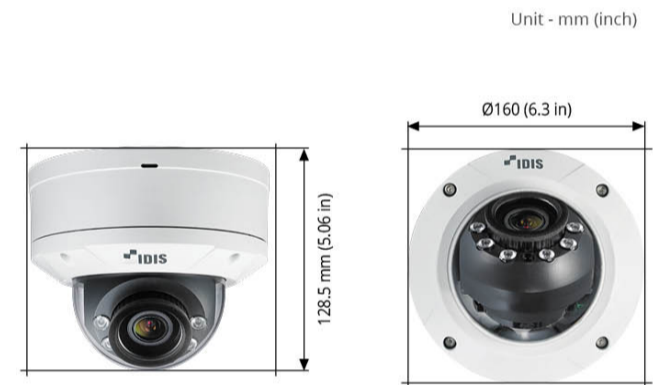

DIMENSIONS