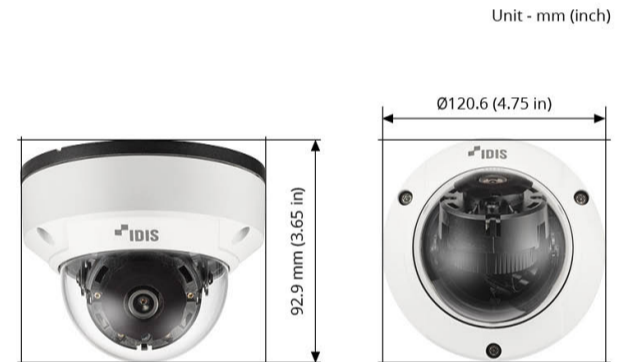

DIMENSIONS

ACCESSORIES (OPTIONAL)

JUNCTION BOX	MOUNT ADAPTER	WALL MOUNT	CEILING MOUNT
DA-JB4600	DA-MA4300	DA-WM2050	DA-CM2050
Pole Mount	Corner Mount		
DA-LM2000	DA-RM2000