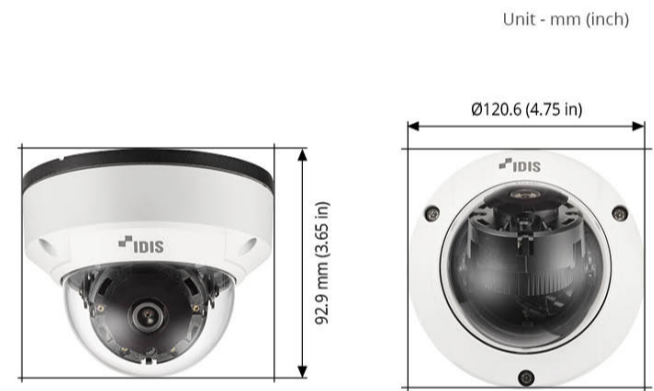

DIMENSIONS