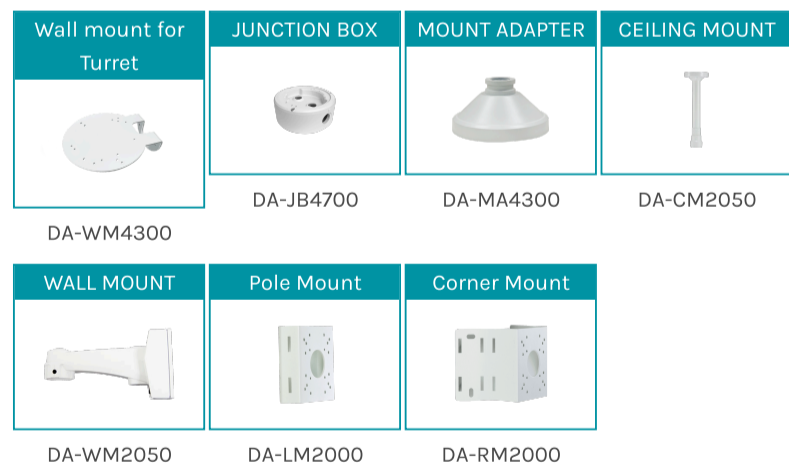

ACCESSORIES (OPTIONAL)