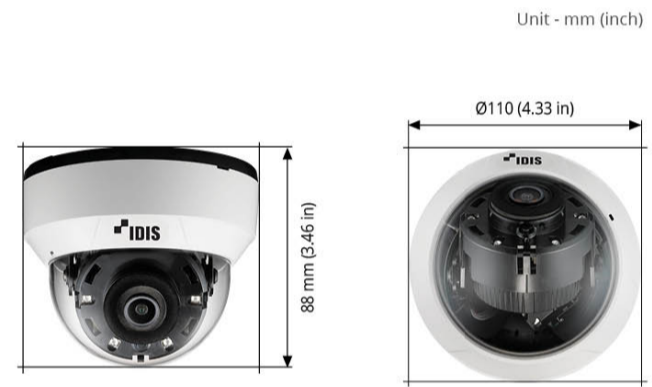

DIMENSIONS

ACCESSORIES (OPTIONAL)