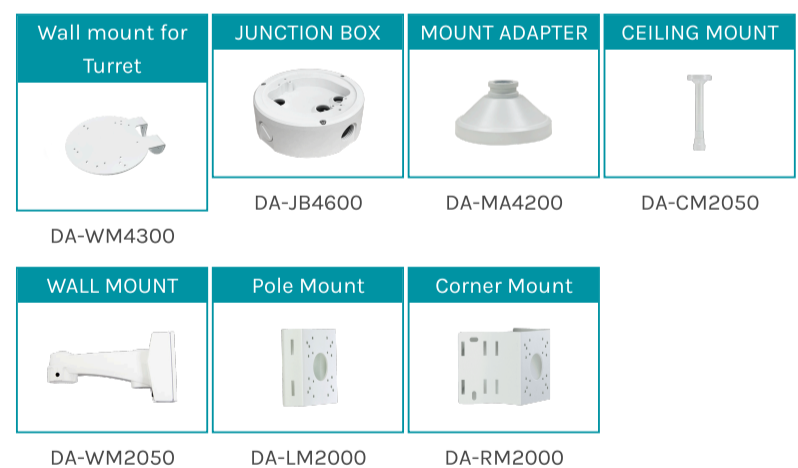

ACCESSORIES (OPTIONAL)