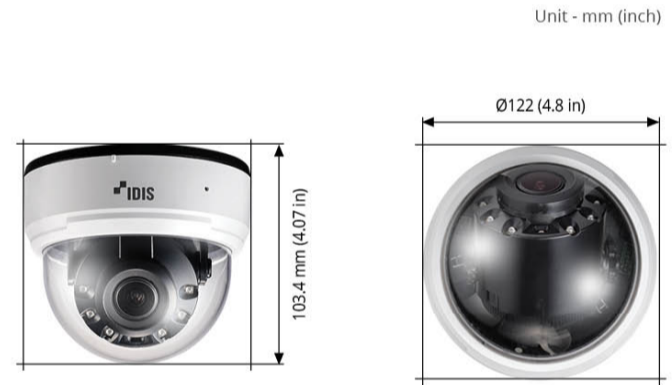

DIMENSIONS