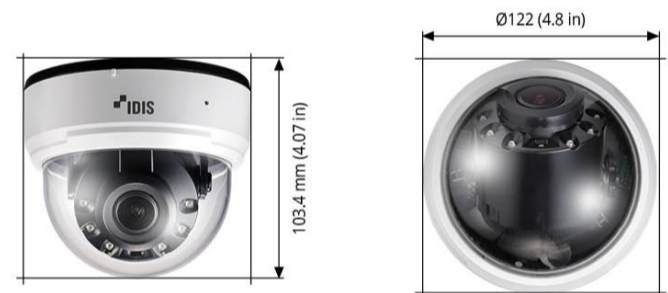

DIMENSIONS

Unit - mm (inch)

ACCESSORIES (OPTIONAL)

MOUNT ADAPTER	WALL MOUNT	CEILING MOUNT	Pole Mount
DA-MA4300	DA-WM2050	DA-CM2050	DA-LM2000
Corner Mount	Flush Mount	Wall mount for Turret	Indoor Dome Flush(In-ceiling) Mount
DA-RM2000	DA-FM1500	DA-WM4300	DA-FM1600