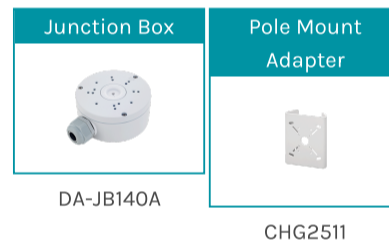

ACCESSORIES (OPTIONAL)