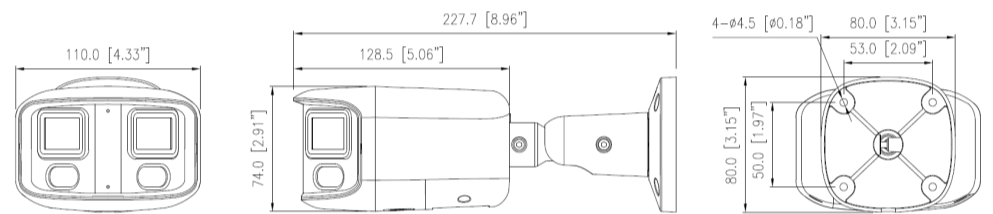

DIMENSIONS