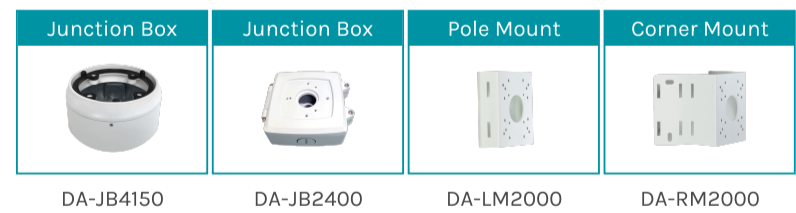

ACCESSORIES (OPTIONAL)