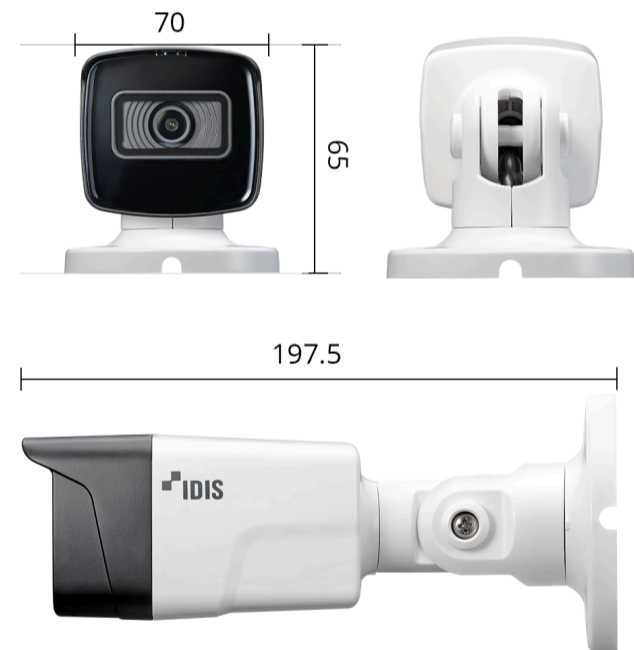

DIMENSIONS

(Unit - mm)

ACCESSORIES (OPTIONAL)