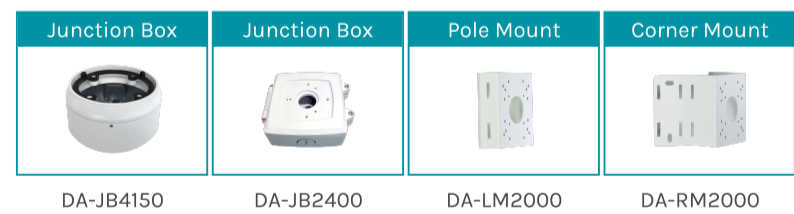

ACCESSORIES (OPTIONAL)