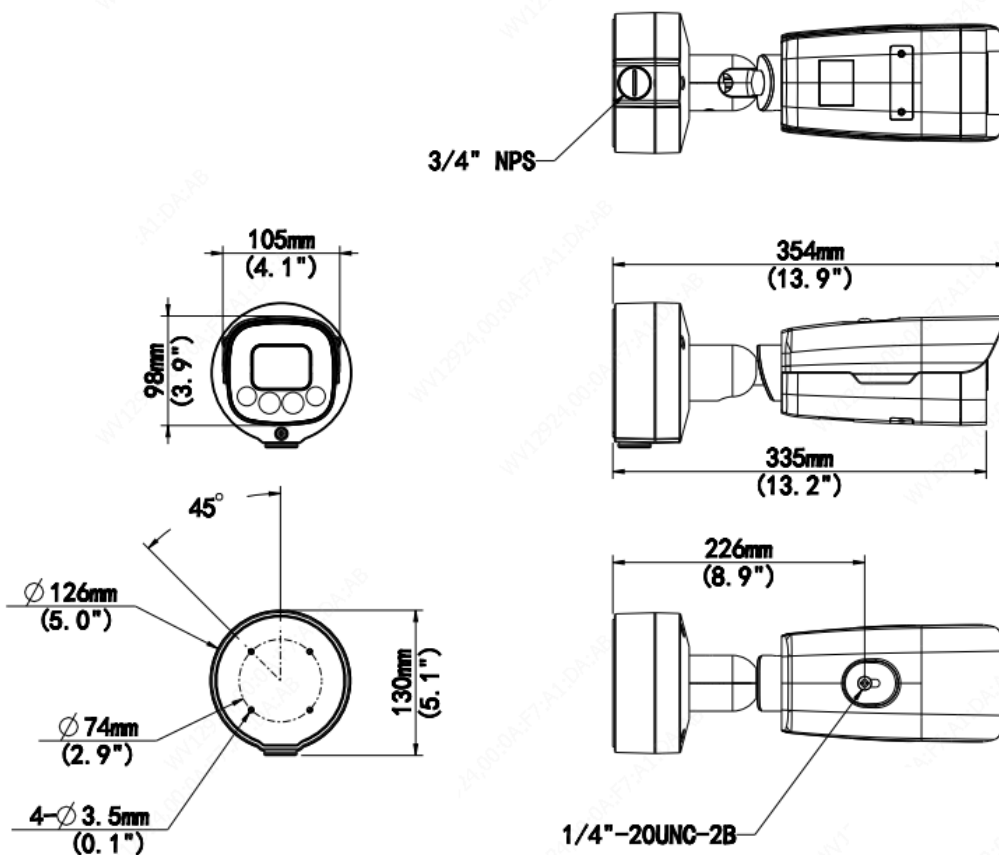

## Key Features

- High quality image with 2MP,1/2.8" CMOS sensor
- 1920\*1080@60fps in the main stream
- Ultra 265, H.265, H.264, MJPEG
- Five streams offer more choices for different clients in an integrated solution
- 10X optical zoom allows for closer viewing of subjects
- Smart intrusion prevention, support false alarm filtering, include Cross Line, Intrusion, Enter Area, Leave Area detection
- Face capture, automatic selection of best snapshots
- People Counting, support people flow counting and crowd density monitoring, suitable for different statistical scenarios
- LightHunter technology ensures ultra-high image quality in low illumination environment
- Up to 120 dB Optical WDR (Wide Dynamic Range)
- Built-in heater, support normal start-up at low temperature
- DC12V or PoE+(IEEE 802.3at) power supply

Environment	CE-ROHS (2011/65/EU;(EU)2015/863); WEEE (2012/19/EU); REACH (Regulation (EC) No 1907/2006)
<b>General</b>	
Power	DC12V(±25%) , PoE+ (IEEE 802.3at)
	Power consumption: Max 13W
Power Interface	Ø 5.5mm coaxial power plug
Dimensions (L x W x H)	354 x 105 x 98mm (13.9" x 4.1" x 3.9")
Weight	1.93kg(4.25lb)
Working Environment	-40°C~60°C(-40°F ~ 140°F) , Humidity: ≤95% RH (non-condensing)
Storage Environment	-40°C~70°C(-40°F ~ 158°F) , Humidity: ≤95% RH (non-condensing)
Surge protection	6KV
Reset button	Support
Heater	Support
Protection	Ingression protection: IP67 Vandal resistant: IK10

## Dimensions