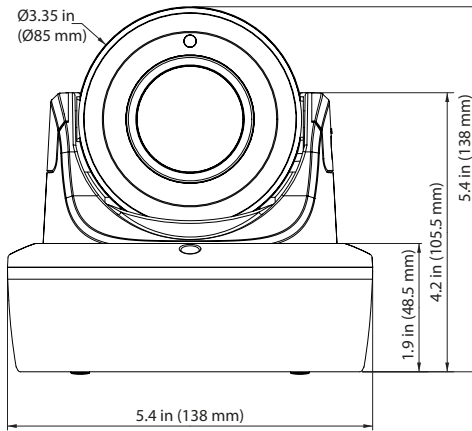

Pro 3MP & 8MP Mini-Dome

Accessories

Accessory Type	Image	Model Number	Description	Dimensions	Color
Flush Mount		IPSMDFLUSHOW3	Recessed Mount for Indoor/Outdoor Pro Gen3 Mini-Domes	Ø10.236 x 2.459 in (Ø260 x 62.46 mm)	RAL 9003
Wall Mount		IPSMDWALL3	Wall Mount Kit: Indoor/Outdoor, White	6.3 x 3.3 x 9.1 in (160.5 x 83 x 230.5 mm)	RAL 9003
Mounting Plate		IPSMDEBPLATE	Universal Electrical Box Mounting Plate	Ø5.6 x 0.13 in (Ø143 x 3.3 mm)	RAL 9003
Pendant Cap		ADCi6DPCAPIW	Pendant Cap: Outdoor, White	Ø5.16 x 2.17 in (Ø141 x 55 mm)	RAL 9003