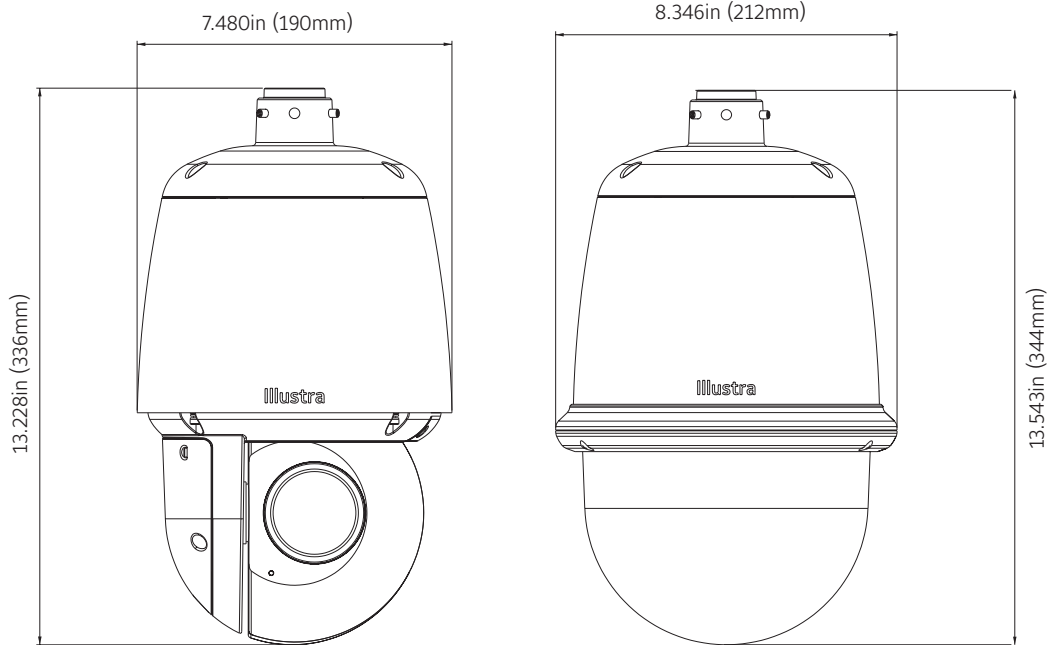

Camera Dimensions

Flex Gen4 IR PTZ

Flex Gen4 Bubble PTZ

Ordering Information

Model Number	Sales Description
IFS02-P07-ATA4	Illustra Flex Gen4 2MP PTZ, Edge AI, TDN, TWDR, Indoor, Smoked Bubble
IFS02-P07-IIA4	Illustra Flex Gen4 2MP PTZ, Edge AI, TDN w/IR, TWDR, IK10, Indoor
IFS02-P07-OIA4	Illustra Flex Gen4 2MP PTZ, Edge AI, TDN w/IR, TWDR, IP66, IK10, Outdoor
IFS04-P07-ATA4	Illustra Flex Gen4 5MP (4:3)/4MP (16:9) PTZ, Edge AI, TDN, TWDR, Indoor, Smoked Bubble
IFS04-P07-IIA4	Illustra Flex Gen4 5MP (4:3)/4MP (16:9) PTZ, Edge AI, TDN w/IR, TWDR, IK10, Indoor
IFS04-P07-OIA4	Illustra Flex Gen4 5MP (4:3)/4MP (16:9) PTZ, Edge AI, TDN w/IR, TWDR, IP66, IK10, Outdoor