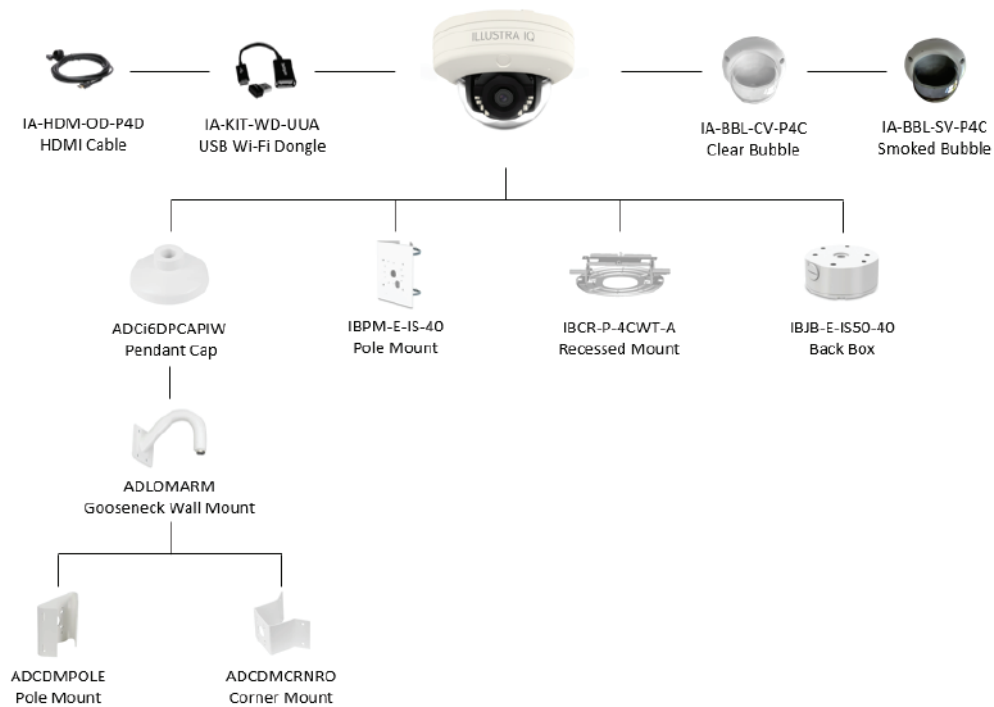

General

Web browser support	Edge, Firefox, Safari, Chrome
Device configuration	ONVIF, Web browser, Illustra Connect (Windows), Illustra Tools (iOS, Android)
Language	Arabic, Chinese (Simplified), Chinese (Traditional), Czech, Danish, English (default), French, German, Hungarian, Italian, Japanese, Korean, Netherlands, Polish, Portuguese, Russian, Spanish, Swedish, Turkish
NDA compliant	Yes
TAA compliant	Yes
Warranty	5 years

Dimensions

Unit: mm [in]

Ordering Information

Type	Part Number	Product Name	Description
Camera	IPS02-C10-OIA4	Pro4 2MP Compact	Illustra Pro Gen4 2MP Compact, 3mm, TDN, w/IR, IP66/67, IK10, Indoor/Outdoor
Camera	IPS04-C10-OIA4	Pro4 4MP (5MP) Compact	Illustra Pro Gen4 4MP (5MP) Compact, 3mm, TDN, w/IR, IP66/67, IK10, Indoor/Outdoor
Camera	IPS08-C10-OIA4	Pro4 8MP Compact	Illustra Pro Gen4 8MP Compact, 4.5mm, TDN, w/IR, IP66/67, IK10, Indoor/Outdoor

Optional Accessories

Type	Part Number	Description
Accessory	IA-BBL-CV-P4C	Pro4 Compact Clear Bubble Kit, IK10
Accessory	IA-BBL-SV-P4C	Pro4 Compact Smoked Bubble Kit, IK10
Accessory	IBCR-P-4CWT-A	Pro4 Compact Recessed Mount Kit
Accessory	ADCi6DPCAPIW	Pendant Cap
Accessory	ADLOMARM	Gooseneck Wall Mount
Accessory	ADCDMCRNRO	Corner Mount
Accessory	ADCDMPOLE	Pole Mount
Accessory	IBPM-E-IS-40	Pole Mount
Accessory	IBJB-E-IS50-40	Back Box
Accessory	IA-KIT-WD-UUA	USB Wi-Fi Dongle Kit
Accessory	IA-HDM-OD-P4D	HDMI Cable, 3 m (9.8 ft)