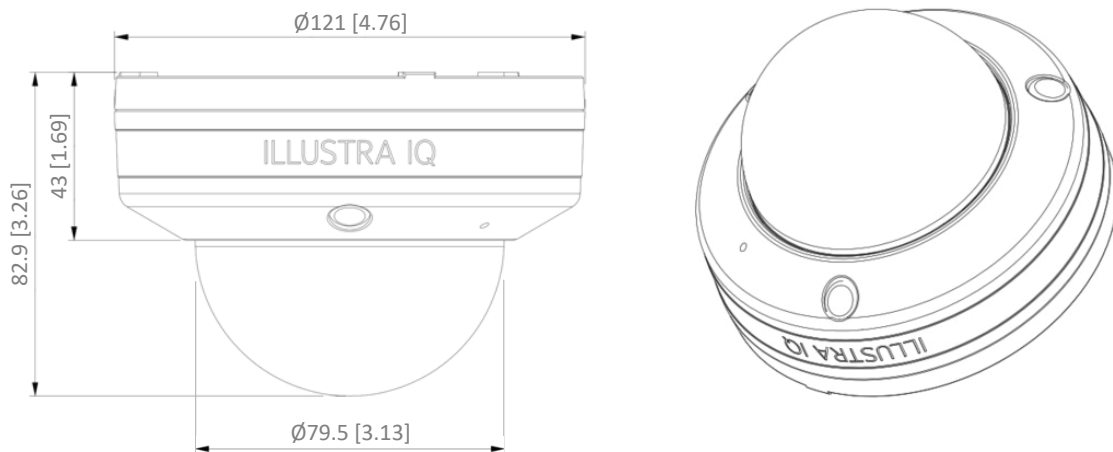

General

Web browser support	Edge, Firefox, Safari, Chrome
Device configuration	ONVIF, Web browser, Illustra Connect (Windows), Illustra Tools (iOS, Android)
Language	Arabic, Chinese (Simplified), Chinese (Traditional), Czech, Danish, English (default), French, German, Hungarian, Italian, Japanese, Korean, Netherlands, Polish, Portuguese, Russian, Spanish, Swedish, Turkish
NDA compliant	Yes
TAA compliant	Yes
Warranty	5 years

Dimensions

Unit: mm [in]

Ordering Information

Type	Part Number	Product Name	Description
Camera	IPS02-C10-OIA4	Pro4 2MP Compact	Illustra Pro Gen4 2MP Compact, 3mm, TDN, w/IR, IP66/67, IK10, Indoor/Outdoor
Camera	IPS04-C10-OIA4	Pro4 4MP (5MP) Compact	Illustra Pro Gen4 4MP (5MP) Compact, 3mm, TDN, w/IR, IP66/67, IK10, Indoor/Outdoor
Camera	IPS08-C10-OIA4	Pro4 8MP Compact	Illustra Pro Gen4 8MP Compact, 4.5mm, TDN, w/IR, IP66/67, IK10, Indoor/Outdoor