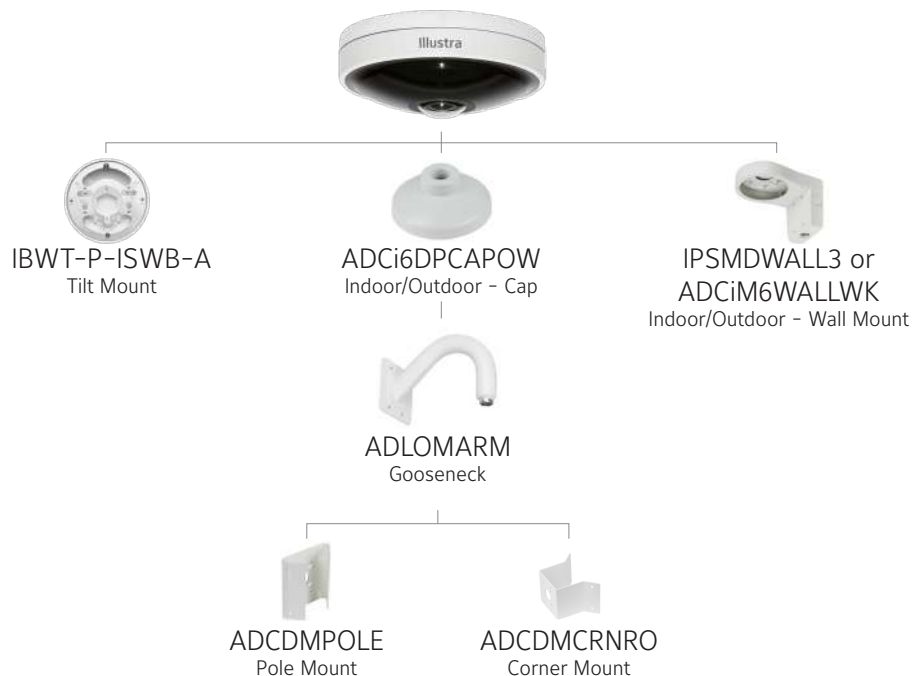

## View Modes

Dewarp options on camera:

## Camera Dimensions

Illustra Pro Gen4 12MP Fisheye - IL1430-DS-202305-R03-HS-EN

## Ordering Information

Model Number	Description
IPS12-F27-OIA4	Illustra Pro Gen4 12MP Fisheye, TDN w/IR, TWDR, IP66/67, IK10

## Accessories

Accessory Type	Image	Model Number	Description	Dimensions
Wall Mount		ADCiM6WALLWK	Wall Mount Kit: Indoor/Outdoor, White/Black	6.3 x 3.3 x 9.1 in (160.5 x 83 x 230.5 mm)
Wall Mount		IPSMDWALL3	Wall Mount Kit: Indoor/Outdoor, White	6.3 x 3.3 x 9.1 in (160.5 x 83 x 230.5 mm)
Pendant Cap		ADCi6DPCAPOW	Pendant Cap: Outdoor, 3/4" NPT, White	Ø5.8 x 2.2 x 5.8 in (Ø148 x 55 x 147.4 mm)
Gooseneck Arm		ADLOMARM	Wall Mount, 3/4" NPT, White	4.4 x 8.78 x 4.4 in (112.5 x 222.9 x 112.5 mm)
Pole Mount Adapter		ADCDMPOLE	Pole kit for use with ADLOMARM, White	Wraps around pole
Outside Corner Mount Adapter		ADCDMCRNRO	Exterior corner bracket for use with ADLOMARM, White	5.18 x 7.58 in (131.5 x 192.5 mm)
Tilt Mount		IBWT-P-ISWB-A	Illustra Pro Gen4 Tilt Mount for 12MP Fisheye	Ø6.24 in (Ø158.5 mm)