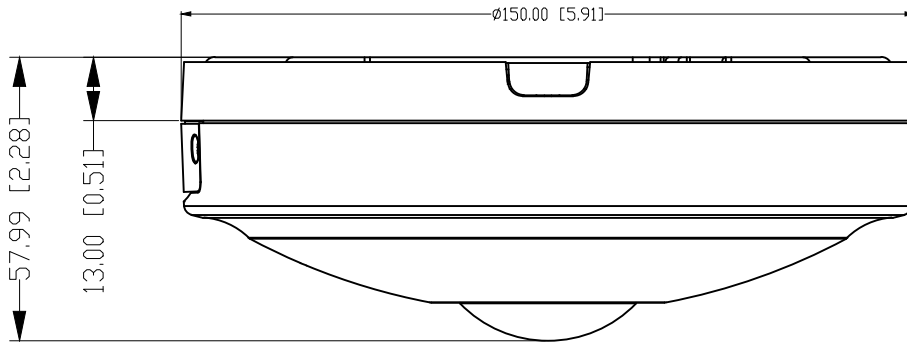

Camera Dimensions

Illustra Pro Gen4 12MP Fisheye - IL1430-DS-202305-R03-HS-EN