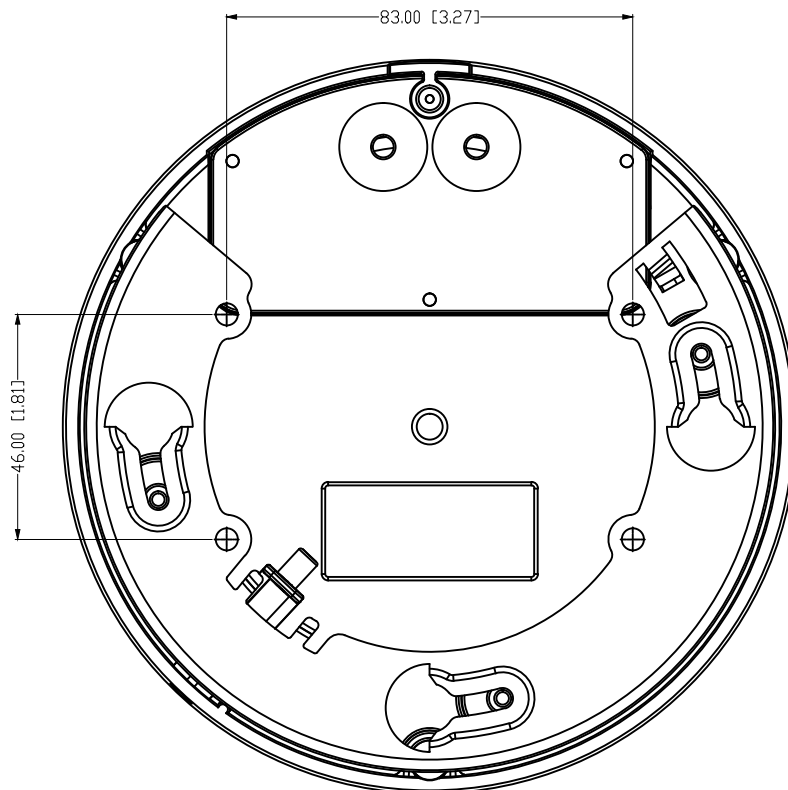

Camera Dimensions

Illustra Pro Gen4 12MP Fisheye - IL1430-DS-202305-R03-HS-EN