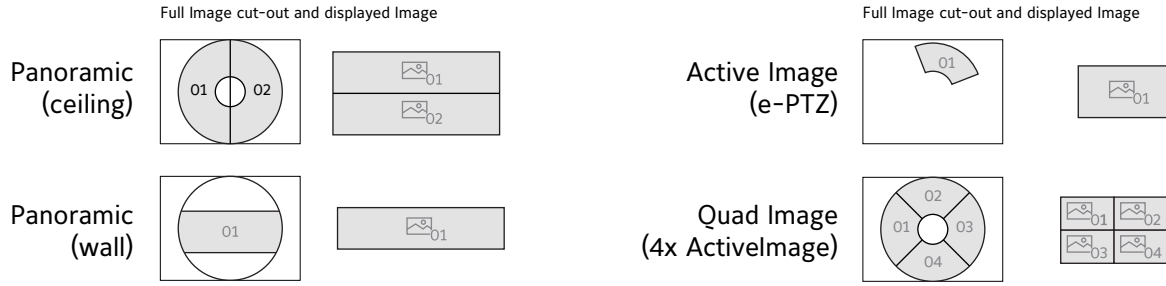

Specifications (Page 3)

View Modes

Dewarp options on camera: