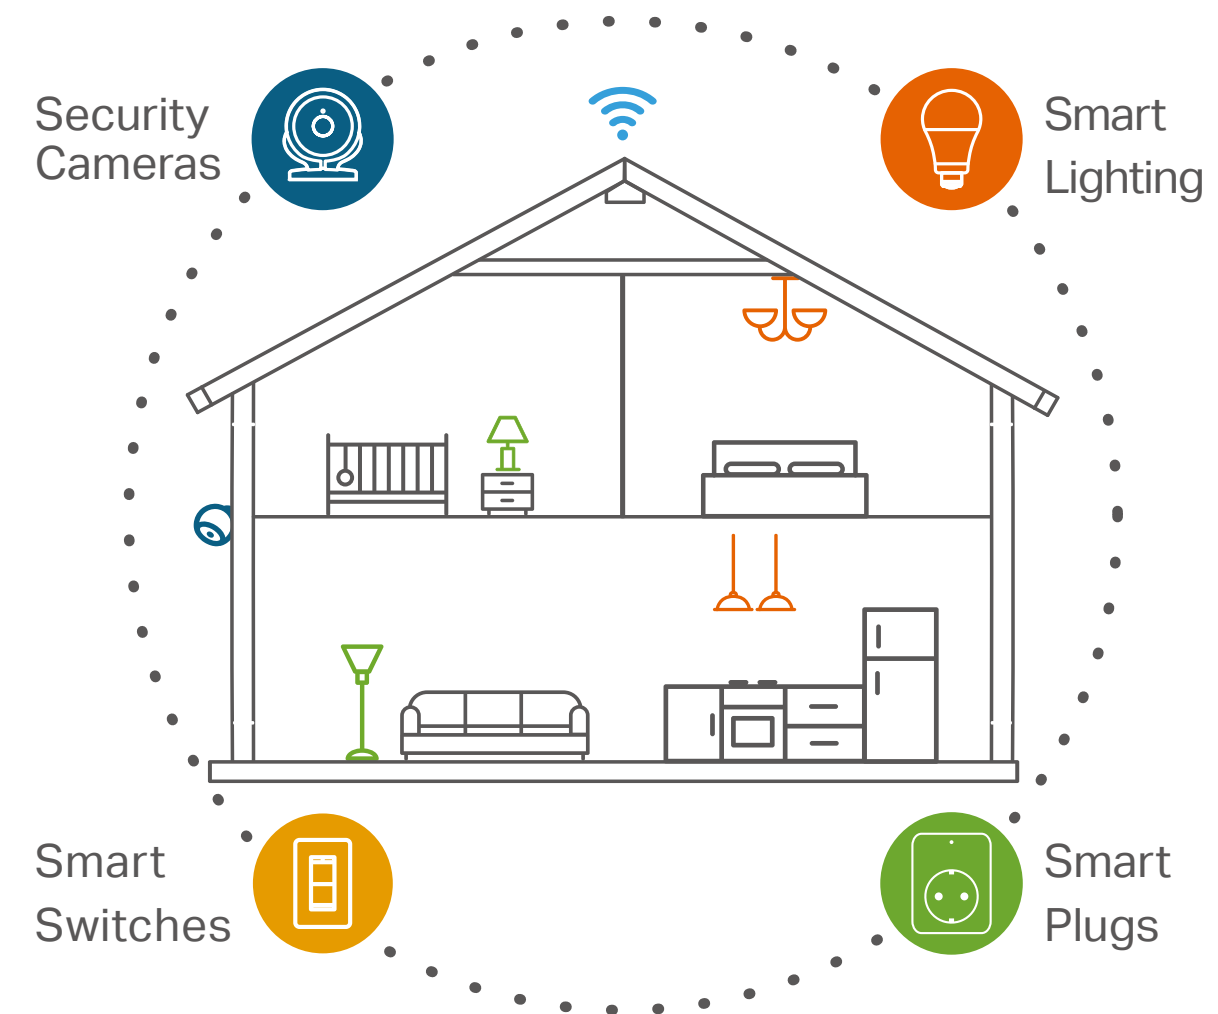

Kasa Smart Light Bulb

Multicolor

KL125

Multicolor

No Hub Required

Set Scenes

Voice Control

Highlights

Multicolor

Kasa Smart's Multicolour light bulb offers endless lighting possibilities with a wide range of colours and dimming capabilities to create the perfect ambiance from anywhere. Schedule your lights to change to your favourite teams' colours on game night or dim them to subtle reds and purples for a romantic dinner. Control your lights from anywhere using the Kasa Smart app or with simple voice commands via Google Assistant, Alexa or SmartThings.

Your Home. One App.

Turn your home into a true smart home with Kasa Smart. Automate your lights and appliances with smart plugs and bulbs. Secure your home with Kasa cameras. Control it all from the Kasa Smart app.

Learn more at KasaSmart.com

Highlights

Schedules

Use your Kasa Smart app to schedule your light bulb to automatically switch on and off when you're home or away.

Multi-scene

Create multiple scenes like theater scene, party scene or sleeping scene with different settings for various occasions, and tap yours when you want the light your way.