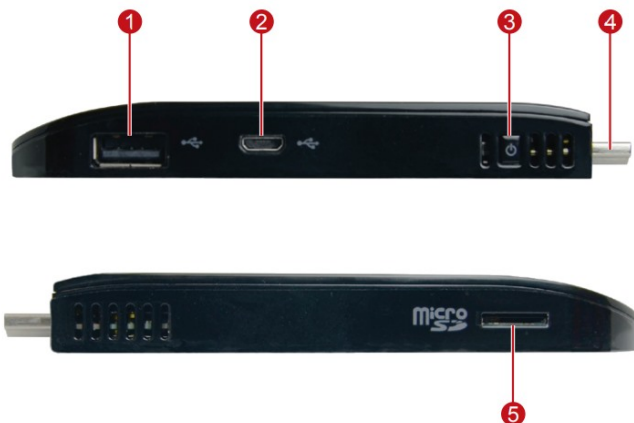

► Photo Indication

- 1 USB Port
- 2 Micro USB Port (for Power)
- 3 Power Button
- 4 HDMI Port
- 5 Memory Card Slot