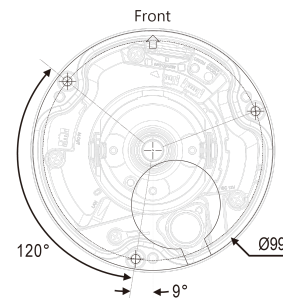

Dimensions

Ø110 × 89(H) mm

Diagram of mounting holes:(unit in mm)

Day and Night Operations via Removal of the IR-cut filter

P2R3052AE2 camera was designed using a mechanical IR cut filter for increased IR sensitivity resulting in improved night time images. The removable IR-cut filter allows day and night operations even in the low lux condition providing outstanding vision