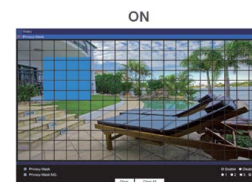

Privacy Masking

Privacy Masking is a feature used to protect personal privacy by concealing private areas in the camera's field of view. Doorways and house windows for example are not subject to surveillance