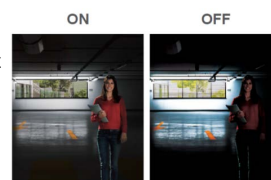

Sense Up+

Deliver outstanding video outputs in poor light conditions without experiencing motion blur. You can see video clearly even during nighttime without sufficient lighting support

3D Noise Reduction

Remove noise from a signal. Suppressing noise in an image in low light conditions and able to retain quality videos at the same time

Wide Dynamic Range (WDR)

Wide Dynamic Range (WDR) displays details of both the brightest and darkest areas. WDR can extend image visibility under high contrast lighting scenes and improve image quality