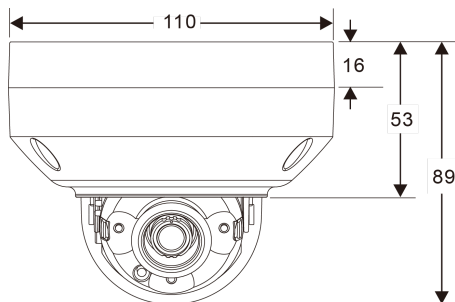

Dimensions

Ø110 × 89(H) mm

Diagram of mounting holes:(unit in mm)

Day and Night Operations via Removal of the IR-cut filter

P2R3052AE2 camera was designed using a mechanical IR cut filter for increased IR sensitivity resulting in improved night time images. The removable IR-cut filter allows day and night operations even in the low lux condition providing outstanding vision