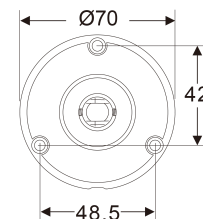

## Dimensions

74(W) × 69(H) × 189(D) mm

## Diagram of mounting holes:(unit in mm)

### Sensor

Pick Up Element	1/2.8" CMOS image sensor
Effective Pixels	1945 (H) × 1097 (V) = 2,133,665 (Pixels)

### Mechanical

Dimension	74(W) × 69(H) × 189(D) mm
Weight	555g
Casing Material	Aluminum alloy
Window	Ø58 Heat Resistant Glass