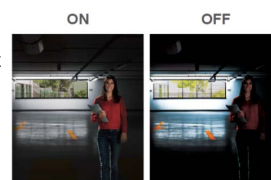

Wide Dynamic Range (WDR)

Wide Dynamic Range (WDR) displays details of both the brightest and darkest areas. WDR can extend image visibility under high contrast lighting scenes and improve image quality