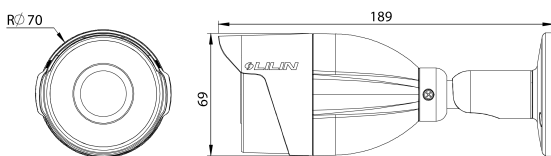

# P2R8822E4 1080P Day & Night Fixed IR Bullet IP Camera

www.meritlilin.com

- ▶ Full HD 2 megapixel CMOS image sensor
- ▶ 2MP H.265/HEVC and H.264/AVC high-performance video compression
- ▶ Simultaneous streaming of H.265 and H.264 encoded streams
- ▶ Smart H.264/H.265 supported
- ▶ 3D noise reduction (MCTF)
- ▶ 2D WDR function
- ▶ HDR function up to 100dB
- ▶ Digital PTZ supported
- ▶ IVS supported
- ▶ Tampering / Motion / Network lost detection event function
- ▶ SMART event
- ▶ High efficiency IR LED, radiant distance up to 30m
- ▶ Day & Night (IR cut removable)
- ▶ ONVIF Profile S, Profile T and Profile G supported
- ▶ IP67 rain and dust resistant
- ▶ Vandal resistant approve

## Dimensions

74(W) × 69(H) × 189(D) mm

## Diagram of mounting holes:(unit in mm)