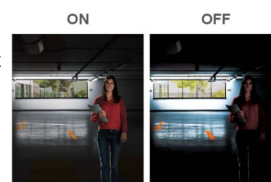

Sense Up+

Deliver outstanding video outputs in poor light conditions without experiencing motion blur. You can see video clearly even during nighttime without sufficient lighting support

3D Noise Reduction

Remove noise from a signal. Suppressing noise in an image in low light conditions and able to retain quality videos at the same time

Wide Dynamic Range (WDR)

Wide Dynamic Range (WDR) displays details of both the brightest and darkest areas. WDR can extend image visibility under high contrast lighting scenes and improve image quality