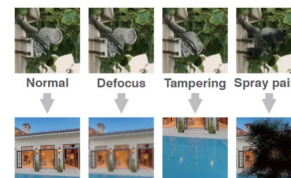

Privacy Masking

Privacy Masking is a feature used to protect personal privacy by concealing private areas in the camera's field of view. Doorways and house windows for example are not subject to surveillance

Video Security App

Available on Android and iOS – LILINViewer app provides security alarm push notification, real-time live viewing, and remote video playback

SD Cards in Sync with NAV Software

P2R8852E2 camera with built-in Micro SD/SDHC/SDXC card slots can provide redundant video viewing and recording. You can synchronize an SD card with LILIN VMS (Video Management Software) – Navigator (NAV)

Motion Detection

Detect motion and capture the event. Motion in the selected area will provoke an alert.

Tamper Detection

Automatically detects camera sabotage or failure. Detects any attempts to tamper with the camera – partially or completely blocking its lens or field of view