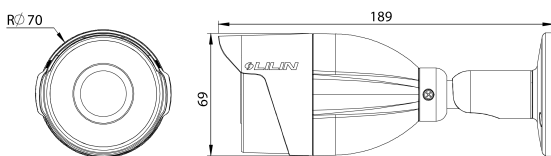

P2R8852E2 5MP Day & Night Fixed IR Bullet IP Camera

www.meritlilin.com

- ▶ 5 megapixel CMOS image sensor
- ▶ 5MP H.265/HEVC and H.264/AVC high-performance video compression
- ▶ Simultaneous streaming of H.265 and H.264 encoded streams
- ▶ Smart H.264/H.265 supported
- ▶ 3D noise reduction (MCTF)
- ▶ 2D WDR function
- ▶ HDR function up to 100dB
- ▶ Digital PTZ supported
- ▶ IVS supported
- ▶ Tampering / Motion / Network lost detection event function
- ▶ SMART event
- ▶ High efficiency IR LED, radiant distance up to 30m
- ▶ Day & Night (IR cut removable)
- ▶ ONVIF Profile S, Profile T and Profile G supported
- ▶ IP67 rain and dust resistant
- ▶ Vandal resistant approve

Dimensions

74(W) × 69(H) × 189(D) mm

Diagram of mounting holes:(unit in mm)

Wind and Rain Standards

Meet international IP67 standards for dust and moisture resistant allowing you to install cameras in environments subject to wind and rain