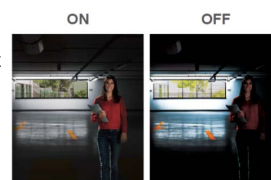

Sense Up+

Deliver outstanding video outputs in poor light conditions without experiencing motion blur. You can see video clearly even during nighttime without sufficient lighting support

3D Noise Reduction

Remove noise from a signal. Suppressing noise in an image in low light conditions and able to retain quality videos at the same time

Wide Dynamic Range (WDR)

Wide Dynamic Range (WDR) displays details of both the brightest and darkest areas. WDR can extend image visibility under high contrast lighting scenes and improve image quality