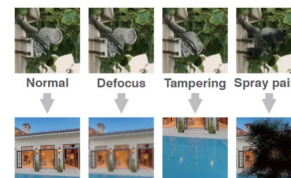

Privacy Masking

Privacy Masking is a feature used to protect personal privacy by concealing private areas in the camera's field of view. Doorways and house windows for example are not subject to surveillance

Video Security App

Available on Android and iOS – LILINViewer app provides security alarm push notification, real-time live viewing, and remote video playback

SD Cards in Sync with NAV Software

P2R8852E4 camera with built-in Micro SD/SDHC/SDXC card slots can provide redundant video viewing and recording. You can synchronize an SD card with LILIN VMS (Video Management Software) – Navigator (NAV)

Motion Detection

Detect motion and capture the event. Motion in the selected area will provoke an alert.

Tamper Detection

Automatically detects camera sabotage or failure. Detects any attempts to tamper with the camera – partially or completely blocking its lens or field of view