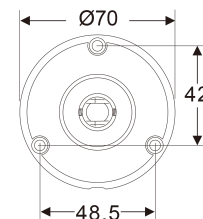

Dimensions

74(W) × 69(H) × 189(D) mm

Diagram of mounting holes:(unit in mm)

Wind and Rain Standards

Meet international IP67 standards for dust and moisture resistant allowing you to install cameras in environments subject to wind and rain