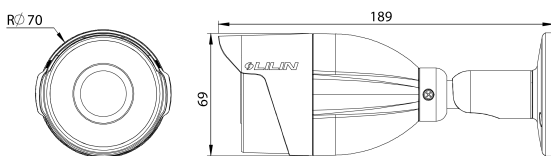

P2R8852E4 5MP Day & Night Fixed IR Bullet IP Camera

www.meritlilin.com

- ▶ 5 megapixel CMOS image sensor
- ▶ 5MP H.265/HEVC and H.264/AVC high-performance video compression
- ▶ Simultaneous streaming of H.265 and H.264 encoded streams
- ▶ Smart H.264/H.265 supported
- ▶ 3D noise reduction (MCTF)
- ▶ 2D WDR function
- ▶ HDR function up to 100dB
- ▶ Digital PTZ supported
- ▶ IVS supported
- ▶ Tampering / Motion / Network lost detection event function
- ▶ SMART event
- ▶ High efficiency IR LED, radiant distance up to 30m
- ▶ Day & Night (IR cut removable)
- ▶ ONVIF Profile S, Profile T and Profile G supported
- ▶ IP67 rain and dust resistant
- ▶ Vandal resistant approve

Dimensions

74(W) × 69(H) × 189(D) mm

Diagram of mounting holes:(unit in mm)

Wind and Rain Standards

Meet international IP67 standards for dust and moisture resistant allowing you to install cameras in environments subject to wind and rain