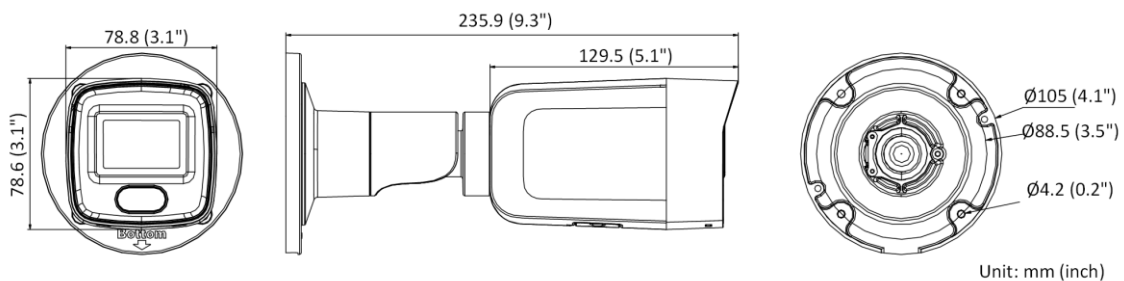

Approval

EMC	FCC SDoC (47 CFR Part 15, Subpart B); CE-EMC (EN 55032: 2015, EN 61000-3-2: 2014, EN 61000-3-3: 2013, EN 50130-4: 2011 +A1: 2014); IC VoC (ICES-003: Issue 6, 2016); KC (KN 32: 2015, KN 35: 2015)
Safety	UL (UL 60950-1); CB (IEC 60950-1:2005 + Am 1:2009 + Am 2:2013, IEC 62368-1:2014); CE-LVD (EN 60950-1:2005 + Am 1:2009 + Am 2:2013, IEC 62368-1:2014); BIS (IS 13252(Part 1):2010+A1:2013+A2:2015)
Environment	CE-RoHS (2011/65/EU); WEEE (2012/19/EU); Reach (Regulation (EC) No 1907/2006)
Protection	IP67 (IEC 60529-2013)

Available Model

PCI-B18F2S(2.8mm)(USA HIK),PCI-B18F4S(4mm)(USA HIK),PCI-B18F6S(6mm)(USA HIK),PCI-B18F2S(2.8mm)(US Branch),PCI-B18F4S(4mm)(US Branch),PCI-B18F6S(6mm)(US Branch),

Dimension

Accessory

Optional

CBS

CM

PM