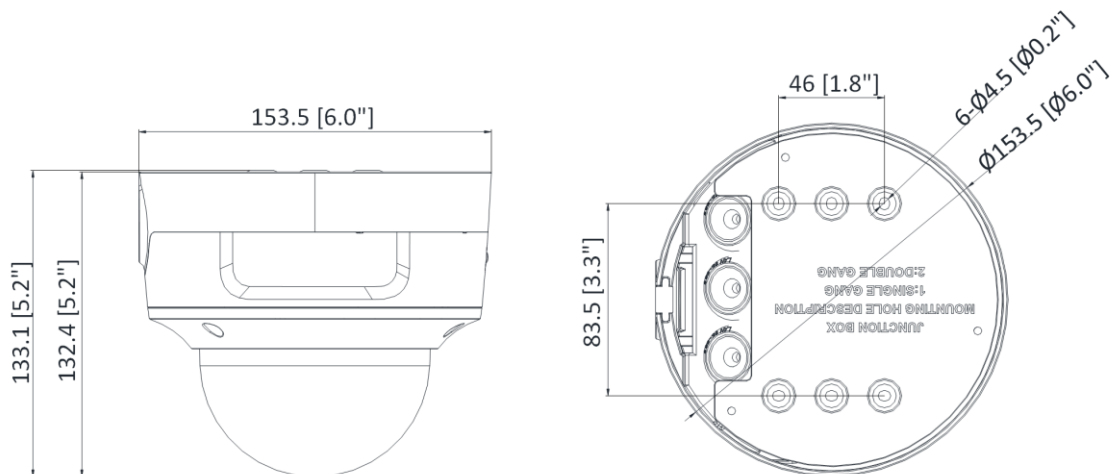

Approval	
EMC	FCC SDoC (47 CFR Part 15, Subpart B); CE-EMC (EN 55032: 2015, EN 61000-3-2: 2014, EN 61000-3-3: 2013, EN 50130-4: 2011 +A1: 2014); RCM (AS/NZS CISPR 32: 2015); IC VoC (ICES-003: Issue 6, 2016); KC (KN 32: 2015, KN 35: 2015)
Safety	UL (UL 60950-1); CB (IEC 60950-1:2005 + Am 1:2009 + Am 2:2013, IEC 62368-1:2014); CE-LVD (EN 60950-1:2005 + Am 1:2009 + Am 2:2013, IEC 62368-1:2014); BIS (IS 13252(Part 1):2010+A1:2013+A2:2015); LOA (IEC/EN 60950-1)
Environment	CE-RoHS (2011/65/EU); WEEE (2012/19/EU); Reach (Regulation (EC) No 1907/2006)
Protection	IP67 (IEC 60529-2013), IK10 (IEC 62262:2002)

▪ **Available Model**

PCI-D12Z2S(2.7-13.5mm)(HIKVISION USA),PCI-D12Z2S(2.7-13.5mm)(US Branch),

▪ **Dimension**

Unit: mm (inch)