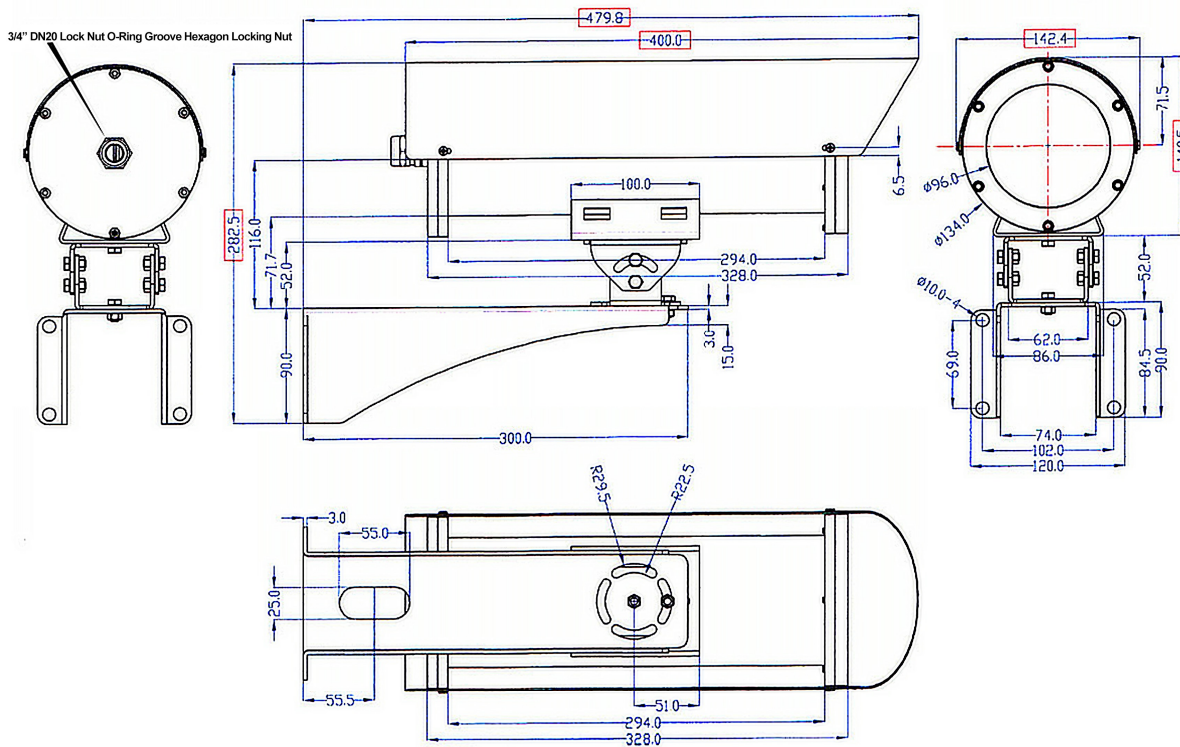

PMAX-0208

PoE Explosion Proof Housing with Heater, Fan and Bracket

► Specifications

Device

Product Type	Box Camera Housing
Description	PoE Explosion Proof Housing with Heater, Fan and Bracket

General

Power Source	High PoE (IEEE802.3at)
Power Consumption	High PoE: Max. 25.5W (camera and housing with heater and fan on)
Weight	9000g (19.842lb)
Dimensions	(Ø x L): 132mm x 400mm (5.20" x 15.75")
Environmental Casing	Weatherproof (IP68), Explosion proof
Fan	Yes, 40°C / 104°F (fan on), 30°C / 86°F (fan off)
Heater	Yes, 15°C / 59°F (heater on), 24°C / 77°F (heater off)
Approvals	IP68, ATEX II 2G Ex d IIB T6 Gb (EN 60079-0, EN 60079-1), TS Ex d IIC T5 T6 Gb, TS Ex tb IIIC T100°C Db
Color	Silver
Material	Stainless Steel 316
Warranty	1 Year(s). For extended warranty offering, see http://www.acti.com/support/warranty

► Dimension Diagram

Unit: mm [inch]

► Related Products

Box - Box

A213		5MP Box with D/N, Extreme WDR, ELLS, Fixed lens, f2.8mm/F2.0, Auto Back Focus, H.265/H.264, 2D+3D DNR, Built-in Microphone, MicroSDHC/ MicroSDXC, PoE/DC12V, DI/DO, RS-485
A29		2MP Box with D/N, Extreme WDR, ELLS, Fixed lens, f2.8mm/F1.8 (HOV:108.6°), Auto Back Focus, H.265/H.264, 1080p/60fps, 2D+3D DNR, Audio, MicroSDHC/MicroSDXC, PoE/DC12V, DI/DO, RS-485
E217		2MP Video Analytics Box with D/N, Extreme WDR, SLLS, Fixed lens, f2.93mm/F2.0 (HOV:101.3°), H.264, 1080p/60fps, 2D+3D DNR, Audio, MicroSDHC/MicroSDXC, PoE/DC12V, DI/DO, RS-422/RS-485, Built-in Analytics

Box - Zoom Box

B26		3MP Video Analytics Zoom Box with D/N, Extreme WDR, SLLS, 36x Zoom lens, f4.6-165.6mm/F1.55-5.0 (HOV:57.6°-2.35°), DC iris, Auto Focus, H.265/H.264, 1080p/60fps, 2D+3D DNR, Audio, MicroSDHC/MicroSDXC, PoE/DC12V, DI/DO, RS-422/RS-485, Built-in Analytics
I29		2MP Video Analytics Zoom Box with D/N, Extreme WDR, ELLS, 36x Zoom lens, f4.6-165.6mm/F1.55-5.0 (HOV:62.7°-2.7°), DC iris, Auto Focus, H.264, 1080p/60fps, 2D+3D DNR, Audio, MicroSDHC/MicroSDXC, PoE/DC12V, DI/DO, RS-422/RS-485, Built-in Analytics