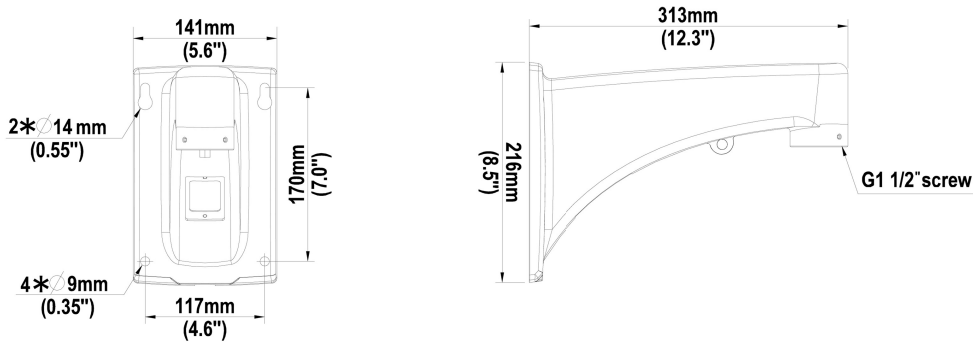

PMAX-0322

Wall mount (for Z950)

► Specifications

Device

Product Type	Camera Mount
Description	Wall mount (for Z950)

General

Weight	825.5g (1.820lb)
Dimensions	(W x H x D): 216mm x 141mm x 314mm (8.5" x 5.6" x 12.4")
Color	White
Material	Aluminum
Warranty	1 Year(s)

▶ Dimension Diagram

Unit: mm [inch]

▶ Related Products

PTZ - Speed Dome

Z950		2MP Outdoor Speed Dome with D/N, Adaptive IR, Advanced WDR, SLLS, 20x Zoom lens, f5.2-104mm/F1.5-3.0 (HOV: 61.9°-3.5°), H.265/H.264, 1080p/30fps, 2D+3D DNR, Audio, MicroSDHC, DC24V/AC24V, IP66, IK10 (metal casing), DI/DO
Z952		4MP Outdoor Speed Dome with D/N, Adaptive IR, Superior WDR, SLLS, 25x Zoom lens, f4.8-120mm/F1.5-3.8 (HOV: 52.20°-2.74°), Auto Focus, H.265/H.264, 1080p/30fps, 2D+3D DNR, Audio, MicroSD, High PoE/DC12V, IP66, IK10, DI/DO
Z954		8MP Outdoor Speed Dome with D/N, Adaptive IR, Superior WDR, SLLS, 25x Zoom lens, f6-150mm/F1.5-3.4 (HOV: 60.5°-3.1°), Auto Focus, H.265/H.264, 4K/30fps, 2D+3D DNR, Audio, MicroSD, High PoE/DC24V/AC24V, IP66, DI/DO
Z956		4MP Outdoor Speed Dome with D/N, Extreme WDR, SLLS, 33x Zoom lens, f4.5-148.5mm/F1.5-4.0 (HOV: 51.4°-2.5°), Auto Focus, H.265/H.265, 3D DNR, Audio, MicroSD, High PoE/DC24V/AC24V, IP67, IK10, DI/DO, RS-485
Z957		4MP Outdoor Speed Dome with D/N, Adaptive IR, Extreme WDR, ELLS, 33x Zoom lens, f4.5-148.5mm/F1.5-4.0 (HOV: 51.4°-2.5°), Auto Focus, H.265/H.264, 2D+3D DNR, Audio, MicroSDHC/MicroSDXC, High PoE/DC24V/AC24V, IP66, IK10, DI/DO, RS-485
Z958		2MP Outdoor Speed Dome with D/N, Adaptive IR, Extreme WDR, ELLS, 16x Zoom lens, f5.0-80mm/F1.7-2.8 (HOV: 51.7°-4.89°), Auto Focus, H.265/H.264, 2D+3D DNR, MicroSDHC/MicroSDXC, High PoE/DC12V, IP66, IK10