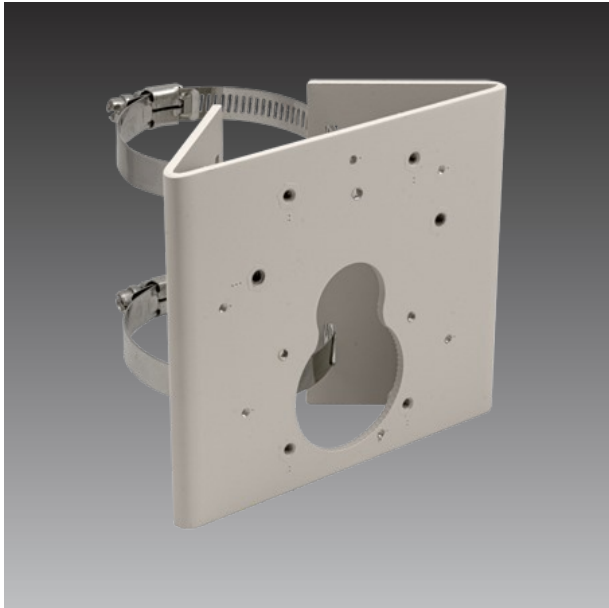

PMAX-0506

Pole Mount (for A31, A4x, E78, E9x, E9xx) , supports 2" to 3" Poles

► Specifications

Device

Product Type	Camera Mount
Application Environment	Indoor/Outdoor
Description	Pole Mount (for A31, A4x, E78, E9x, E9xx) , supports 2" to 3" Poles

General

Supported Pole Range	2" ~ 3"
Weight	254.5g (0.56lb)
Dimensions	(W x H x D): 135.32mm x 120mm x 46.77mm (5.3" x 4.7" x 1.8")
Color	Warm Gray
Material	Aluminum
Warranty	1 Year(s)

▶ Related Products