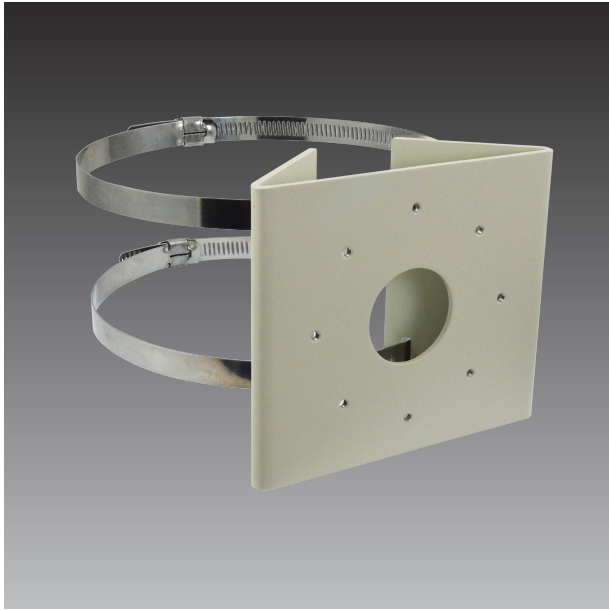

PMAX-0517

Pole Mount (for A46, A48, A421, A425) supports 3.25" to 7.0" Poles

► Specifications

Device

Product Type	Camera Mount
Application Environment	Indoor/Outdoor
Description	Pole Mount (for A46, A48, A421, A425) supports 3.25" to 7.0" Poles

General

Supported Pole Range	3.25" ~ 7"
Weight	363g (0.800lb)
Dimensions	(W x H x D): 135.32mm x 120mm x 46.77mm (5.328" x 4.724" x 1.841")
Color	Warm Gray
Material	Aluminum
Warranty	1 Year(s)

▶ Related Products

Bullet - Zoom Bullet

A421		8MP Video Analytics Zoom Bullet with D/N, Adaptive IR, Extreme WDR, SLLS, 4.3x Zoom lens, f2.8-12mm/F1.3, Auto Focus (for installation), H.265/H.264, 4K/30fps, 2D+3D DNR, Audio, MicroSDHC/MicroSDXC, PoE/DC12V, IP66, IK10 (metal casing), DI/DO, Built-in Analytics
A425		2MP Zoom Bullet with D/N, Adaptive IR, Extreme WDR, ELLS, 4.3x Zoom lens, f2.8-12mm/F1.8-3.3 (HOV:106.6°-34.6°), Adaptive iris, Auto Focus (for installation), H.265/H.264, 1080p/60fps, 2D+3D DNR, Audio, MicroSDHC/MicroSDXC, PoE/DC12V, IP67, IK10 (metal casing), DI/DO
A46		5MP Zoom Bullet with D/N, Adaptive IR, Extreme WDR, SLLS, 5x Zoom lens, f2.7-13.5mm, Auto Focus (for installation), H.265/H.264, 1080p/30fps, 2D+3D DNR, Audio, MicroSDHC/MicroSDXC, PoE/DC12V, IP66, IK10 (metal casing), DI/DO