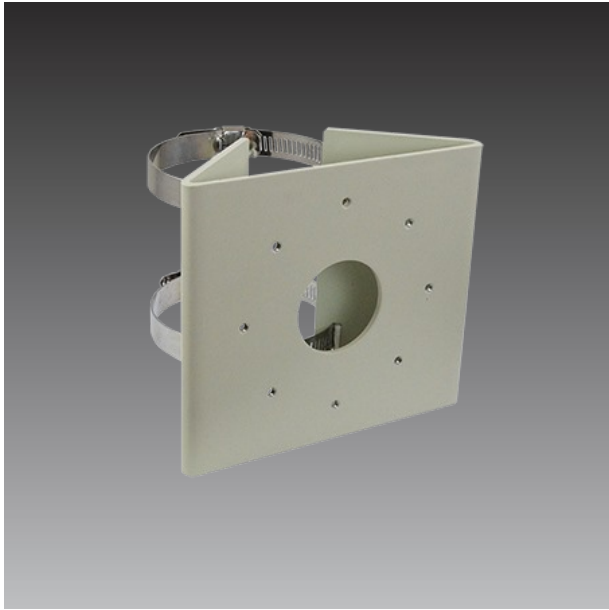

PMAX-0518

Pole Mount (for A46, A48, A421, A425) supports 2" to 3" Poles

► Specifications

Device

Product Type	Camera Mount
Description	Pole Mount (for A46, A48, A421, A425) supports 2" to 3" Poles

General

Supported Pole Range	2" ~ 3"
Weight	248.5g (0.55lb)
Color	White
Warranty	1 Year(s)

► Related Products

Bullet - Zoom Bullet

A421	 <p>8MP Video Analytics Zoom Bullet with D/N, Adaptive IR, Extreme WDR, SLLS, 4.3x Zoom lens, f2.8-12mm/F1.3, Auto Focus (for installation), H.265/H.264, 4K/30fps, 2D+3D DNR, Audio, MicroSDHC/MicroSDXC, PoE/DC12V, IP66, IK10 (metal casing), DI/DO, Built-in Analytics</p>
------	-------------------------------------------------------------------------------------------------------------------------------------------------------------------------------------------------------------------------------------------------------------------------------------------------------------------------------------------------------------------

A425

2MP Zoom Bullet with D/N, Adaptive IR, Extreme WDR, ELLS, 4.3x Zoom lens, f2.8-12mm/F1.8-3.3 (HOV:106.6°-34.6°), Adaptive iris, Auto Focus (for installation), H.265/H.264, 1080p/60fps, 2D+3D DNR, Audio, MicroSDHC/MicroSDXC, PoE/DC12V, IP67, IK10 (metal casing), DI/DO

A46

5MP Zoom Bullet with D/N, Adaptive IR, Extreme WDR, SLLS, 5x Zoom lens, f2.7-13.5mm, Auto Focus (for installation), H.265/H.264, 1080p/30fps, 2D+3D DNR, Audio, MicroSDHC/MicroSDXC, PoE/DC12V, IP66, IK10 (metal casing), DI/DO