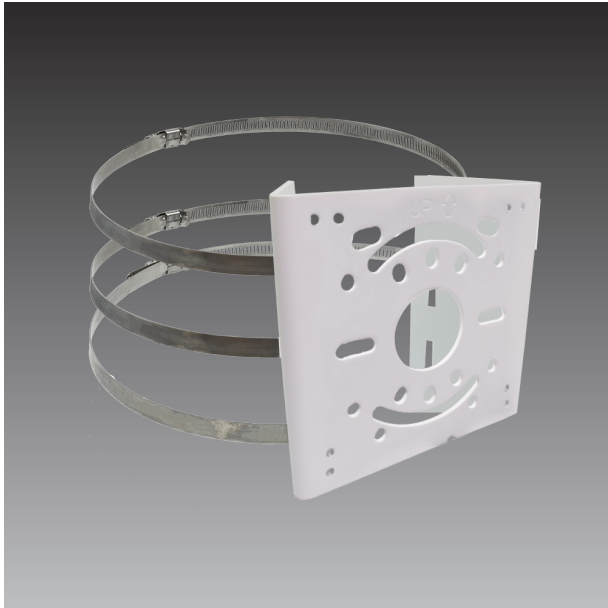

PMAX-0532

Pole Mount (for Z710, Z8x, Z9x, A7x) , supports 2.6" to 5" Poles

► Specifications

Device

Product Type	Camera Mount
Description	Pole Mount (for Z710, Z8x, Z9x, A7x) , supports 2.6" to 5" Poles

General

Weight	207.5g (0.46lb)
Dimensions	(W x H x D): 136mm x 127mm x 62.4mm (5.4" x 5.0" x 2.5")
Color	White
Material	Galvanized sheet
Warranty	1 Year(s)

► Related Products

Dome - Mini Dome

Z710		8MP Outdoor Mini Dome with D/N, Adaptive IR, Superior WDR, SLLS, Fixed lens, f2.8mm/F2.0 (HOV:90°), H.265/H.264, 1440p/30fps, 2D+3D DNR, PoE/DC12V, IP67, IK10
------	---	--

Z714		8MP Outdoor Mini Dome with D/N, Adaptive IR, Superior WDR, SLLS, Fixed lens, f2.8mm/F2.0 (HOV:99°), H.265/H.264, 1440p/30fps, 2D+3D DNR, Built-in Microphone, MicroSD, PoE/DC12V, IP67, IK10
Z715		5MP Outdoor Mini Dome with D/N, Adaptive IR, Superior WDR, SLLS, Fixed lens, f2.8mm/F1.6 (HOV:112.9°), H.265/H.264, 2D+3D DNR, Built-in Microphone, MicroSD, PoE/DC12V, IP67, IK10
Z97		2MP Outdoor Mini Dome with D/N, Adaptive IR, Superior WDR, SLLS, Fixed lens, f2.8mm/F2.0 (HOV:102.1°), H.265/H.264, 1080p/30fps, 2D+3D DNR, MicroSD, PoE/DC12V, IP68, IK10
Z98		4MP Outdoor Mini Dome with D/N, Adaptive IR, Superior WDR, SLLS, Fixed lens, f2.8mm/F1.6 (HOV:99°), H.265/H.264, 1440p/30fps, 2D+3D DNR, MicroSDHC, PoE/DC12V, IP68, IK10