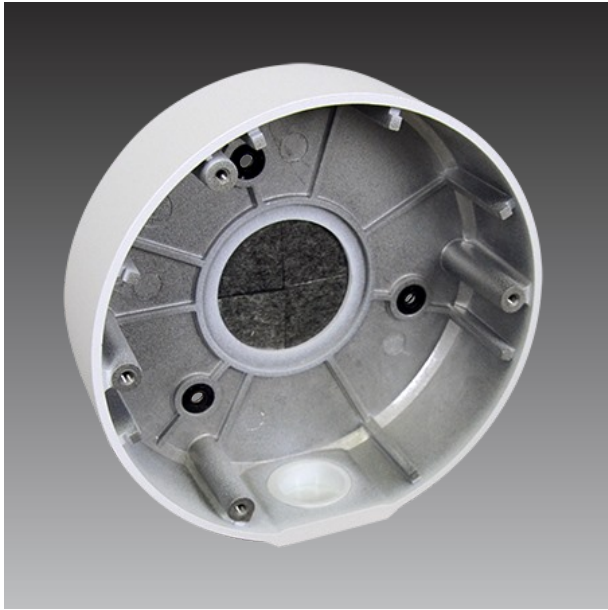

PMAX-0713

Junction box (for Z81, Z82)

► Specifications

Device

Product Type	Camera Mount
Description	Junction box (for Z81, Z82)

General

Weight	204.5g (0.451lb)
Dimensions	(Ø x H): 126mm x 36mm (5.0" x 1.4")
Color	White
Material	Aluminum
Warranty	1 Year(s)

► Related Products

Dome - Zoom Dome

Z81		2MP Outdoor Zoom Dome with D/N, Adaptive IR, Extreme WDR, SLLS, 4.4x Zoom lens, f2.7-12mm/F1.4 (HOV: 94°-28°), Auto Focus (for installation), H.265/H.264, 1080p/30fps, 2D+3D DNR, Built-in Microphone, MicroSDHC/MicroSDXC, PoE/DC12V, IP67
-----	---	--