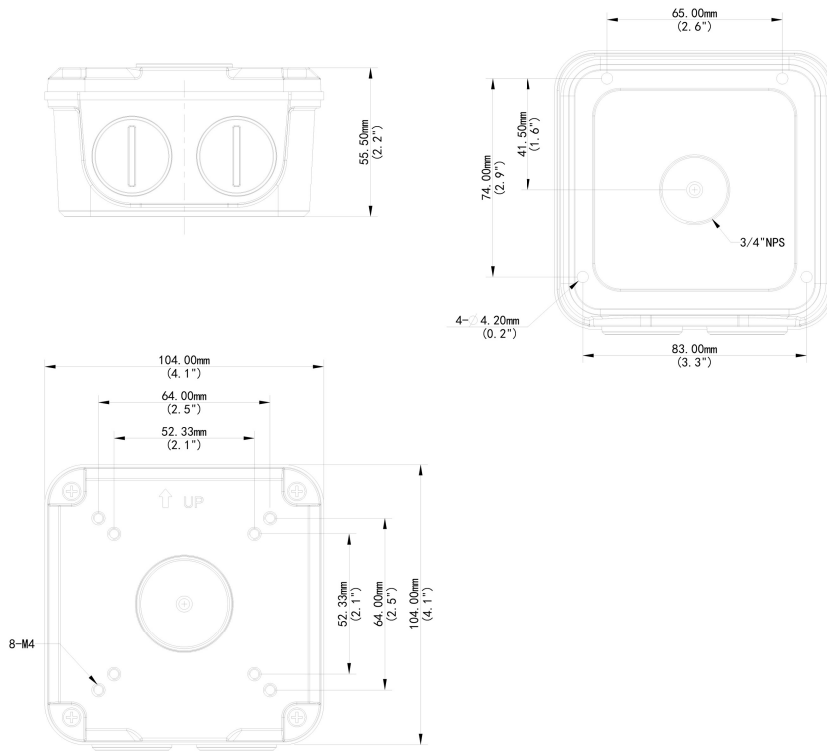

PMAX-0725

Junction Box (for Z41, Z42),

► Specifications

Device

Product Type	Camera Mount
Description	Junction Box (for Z41, Z42),

General

Weight	375g (0.827lb)
Dimensions	(W x H x D): 104mm x 104mm x 55.5mm (4.09" x 4.09" x 2.19")
Color	White
Material	Aluminum alloy
Warranty	1 Year(s)

► Dimension Diagram

Unit: mm [inch]