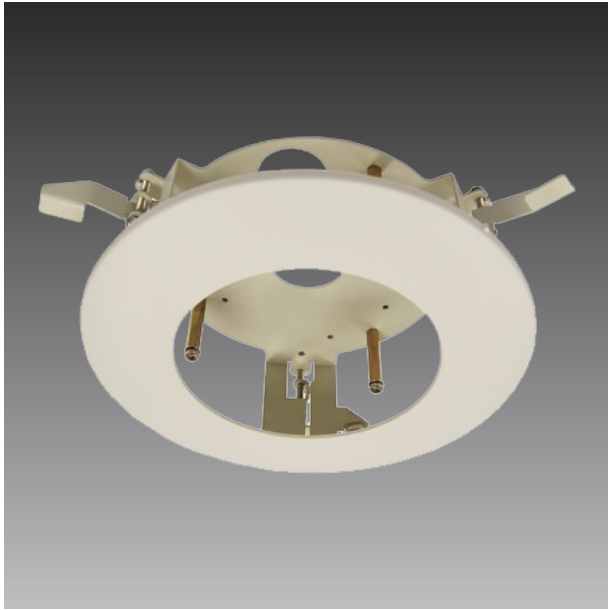

PMAX-1009

Flush Mount Kit (for B54, B55, B56, I51, KCM-3911)

► Specifications

Device

Product Type	Camera Mount
Application Environment	Indoor
Description	Flush Mount Kit (for B54, B55, B56, I51, KCM-3911)

General

Weight	367.5g (0.81lb)
Dimensions	(Ø x H): 197.2mm x 72.1mm (7.77" x 2.84")
Color	Warm Gray
Material	Plastic Aluminum
Warranty	1 Year(s)

► Related Products

Dome - Hemispheric Dome

I51		5MP Indoor Hemispheric Dome with D/N, Advanced WDR, SLLS, Fixed lens, f1.05mm/F2.8 (HOV:180° (overview area), 109.8° (high detail area)), H.264, Dewarping, 2D+3D DNR, Audio, MicroSDHC/MicroSDXC, PoE/DC12V, DI/DO
-----	---	---