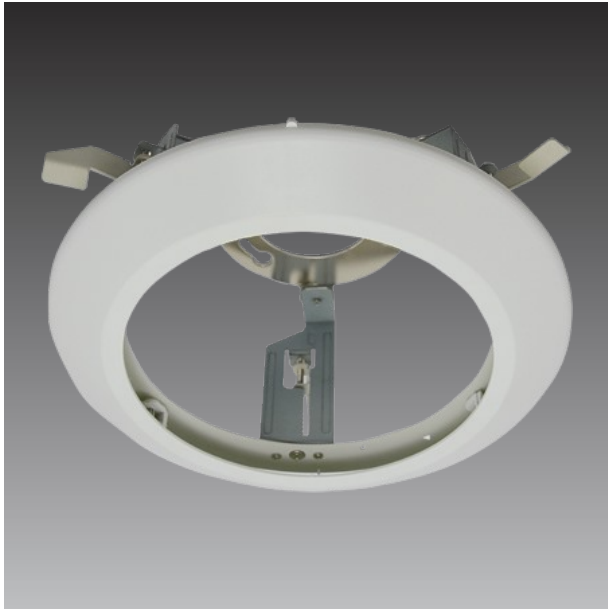

PMAX-1010

Flush Mount Kit (for I91, I92, KCM-8111)

► Specifications

Device

Product Type	Camera Mount
Application Environment	Indoor
Description	Flush Mount Kit (for I91, I92, KCM-8111)

General

Weight	397.5g (0.876lb)
Dimensions	(Ø x H): 220mm x 105.4mm (8.66" x 4.15")
Color	Warm Gray
Material	Plastic Iron
Warranty	1 Year(s)

► Related Products

PTZ - Speed Dome

B913	 <p>5MP Video Analytics Indoor Speed Dome with D/N, Extreme WDR, SLLS, 30x Zoom lens, f4.5-135mm/F1.6-4.4 (HOV:49.1°-2.23°), DC iris, Auto Focus, H.265/H.264, 1080p/30fps, 2D+3D DNR, Audio, MicroSDHC/MicroSDXC, High PoE/DC12V, IK09, DI/DO, Built-in Analytics</p>
------	---

B923

3MP Video Analytics Indoor Speed Dome with D/N, Extreme WDR, SLLS, 30x Zoom lens, f4.5-135mm/F1.6-4.4 (HOV:58.5°-3.2°), DC iris, Auto Focus, H.265/H.264, 1080p/60fps, 2D+3D DNR, Audio, MicroSDHC/MicroSDXC, High PoE/DC12V, IK09, DI/DO, Built-in Analytics

B934

2MP Video Analytics Indoor Speed Dome with D/N, Extreme WDR, SLLS, 30x Zoom lens, f4.5-135mm/F1.6-4.4 (HOV:62.4°-3.5°), DC iris, Auto Focus, H.264, 1080p/60fps, 2D+3D DNR, Audio, MicroSDHC/MicroSDXC, High PoE/DC 12V, IK09, DI/DO, Built-in Analytics