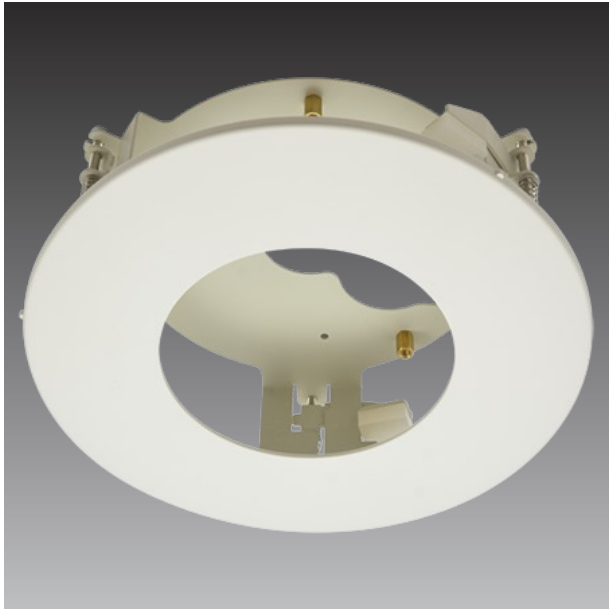

# PMAX-1012

Flush Mount Kit (for B6x)

### Device

Product Type	Camera Mount
Application Environment	Indoor
Description	Flush Mount Kit (for B6x)

### General

Weight	340.5g (0.751lb)
Dimensions	(Ø x H): 197.2mm x 72.1mm (7.77" x 2.84")
Color	Warm Gray
Material	Plastic Iron
Warranty	1 Year(s)