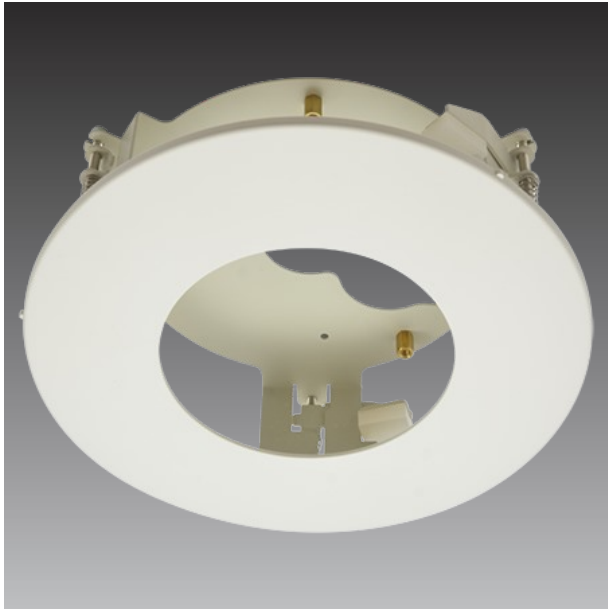

PMAX-1015

Flush Mount Kit (for B71, E89, E815~E817, E822)

► Specifications

Device

Product Type	Camera Mount
Application Environment	Outdoor
Description	Flush Mount Kit (for B71, E89, E815~E817, E822)

General

Weight	363.5g (0.801lb)
Dimensions	(Ø x H): 197.2mm x 86.2mm (7.77" x 2.84")
Color	Warm Gray
Warranty	1 Year(s)

► Related Products

Dome - Zoom Dome

E815	 <p>5MP Outdoor Zoom Dome with D/N, Adaptive IR, Basic WDR, 4.3x Zoom lens, f3.1-13.3mm/F1.4-4.0 (HOV:64.74°-25.8°), P-Iris, Auto Focus (for installation), H.264, 1080p/30fps, 2D+3D DNR, Audio, MicroSDHC/MicroSDXC, PoE, IP67, IK10, DI/DO</p>
------	--

E816  10MP Outdoor Zoom Dome with D/N, Adaptive IR, Basic WDR, 4.3x Zoom lens, f3.1-13.3mm/F1.4-4.0 (HOV:90.6°-34.3°), P-Iris, Auto Focus (for installation), H.264, 1080p/30fps, 2D+3D DNR, Audio, MicroSDHC/MicroSDXC, PoE, IP67, IK10, DI/DO