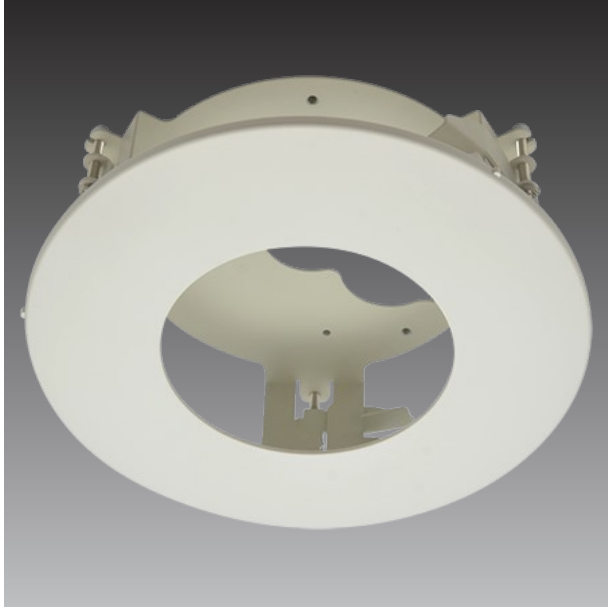

PMAX-1019

Flush Mount (for B9xA, B910)

► Specifications

Device

Product Type	Camera Mount
Application Environment	Outdoor
Description	Flush Mount (for B9xA, B910)

General

Weight	382g (0.842lb)
Dimensions	(Ø x H): 197.2mm x 72.1mm (7.77" x 2.84")
Color	Warm Gray
Material	Plastic Iron
Warranty	1 Year(s)