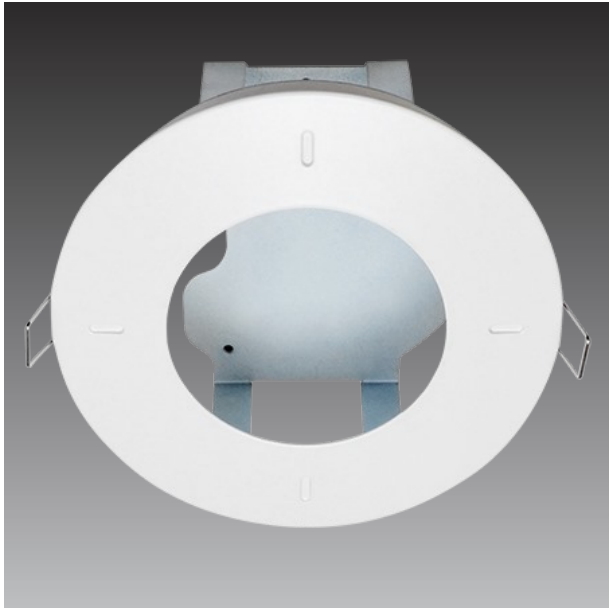

# PMAX-1021

Flush Mount (for E78)

### Device

Product Type	Camera Mount
Application Environment	Indoor
Description	Flush Mount (for E78)

### General

Weight	347g (0.765lb)
Dimensions	(W x H x D): 145mm x 145mm x 55mm (5.7" x 5.7" x 2.16")
Color	Warm Gray
Material	Plastic Iron
Warranty	1 Year(s)