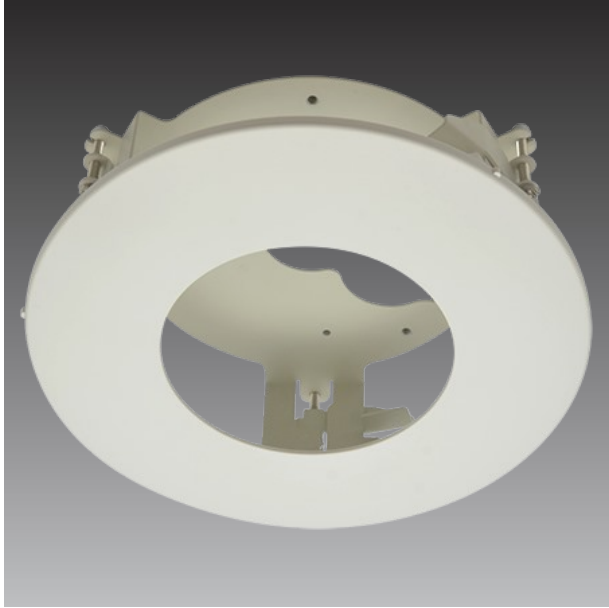

PMAX-1027

Flush Mount (for A61, A62, A8x, except A88)

► Specifications

Device

Product Type	Camera Mount
Description	Flush Mount (for A61, A62, A8x, except A88)

General

Weight	399.5g (0.881lb)
Color	White
Warranty	1 Year(s)

► Related Products

Dome - Zoom Dome

A817		8MP Video Analytics Outdoor Zoom Dome with D/N, Adaptive IR, Extreme WDR, SLLS, 4.3x Zoom lens, f2.8-12mm/F1.3, Auto Focus (for installation), H.265/H.264, 4K/30fps, 2D+3D DNR, Audio, MicroSDHC/MicroSDXC, PoE/DC12V, IP66, IK10, , , DI/DO, Built-in Analytics
A83		2MP Outdoor Zoom Dome with D/N, Adaptive IR, Extreme WDR, ELLS, 4.3x Zoom lens, f2.8-12mm/F1.4-2.8 (HOV:88°-25°), P-Iris, Auto Focus (for installation), H.265/H.264, 1080p/30fps, 2D+3D DNR, Audio, MicroSDHC/MicroSDXC, PoE/DC12V, IP66, IK10, DI/DO

A85		2MP Video Analytics Outdoor Zoom Dome with D/N, Adaptive IR, Extreme WDR, ELLS, 4.3x Zoom lens, f2.8-12mm/F1.4-2.8, Auto Focus (for installation), H.265/H.264, 1080p/30fps, 2D+3D DNR, Audio, MicroSDHC/MicroSDXC, PoE/DC12V, IP66, IK10, DI/DO, Built-in Analytics
A86		5MP Outdoor Zoom Dome with D/N, Adaptive IR, Extreme WDR, SLLS, 5x Zoom lens, f2.7-13.5mm, Auto Focus (for installation), H.265/H.264, 1080p/30fps, 2D+3D DNR, Audio, MicroSDHC/MicroSDXC, PoE/DC12V, IP66, IK10, DI/DO