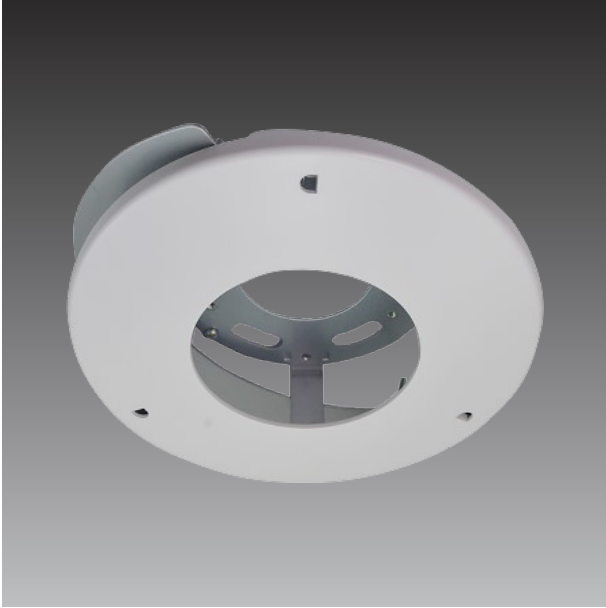

# PMAX-1031

Flush Mount (for Z83, Z84)

### Device

Product Type	Camera Mount
Description	Flush Mount (for Z83, Z84)

### General

Weight	493g (1.087lb)
Dimensions	(Ø x H): 235mm x 63mm (9.3" x 2.5")
Color	White
Material	Sheet metal Plastic (ABS)
Warranty	1 Year(s)

### Dome - Zoom Dome

Z810	 <p>8MP Outdoor Zoom Dome with D/N, Adaptive IR, Superior WDR, SLLS, 4.3x Zoom lens, f2.8-12mm/F1.6 (HOV:99.8°-31.1°), Auto Focus (for installation), H.265/H.264, 1440p/30fps, 2D+3D DNR, Built-in Microphone, MicroSDHC, PoE/DC12V, IP67, IK10 (metal casing), DI/DO</p>
------	---