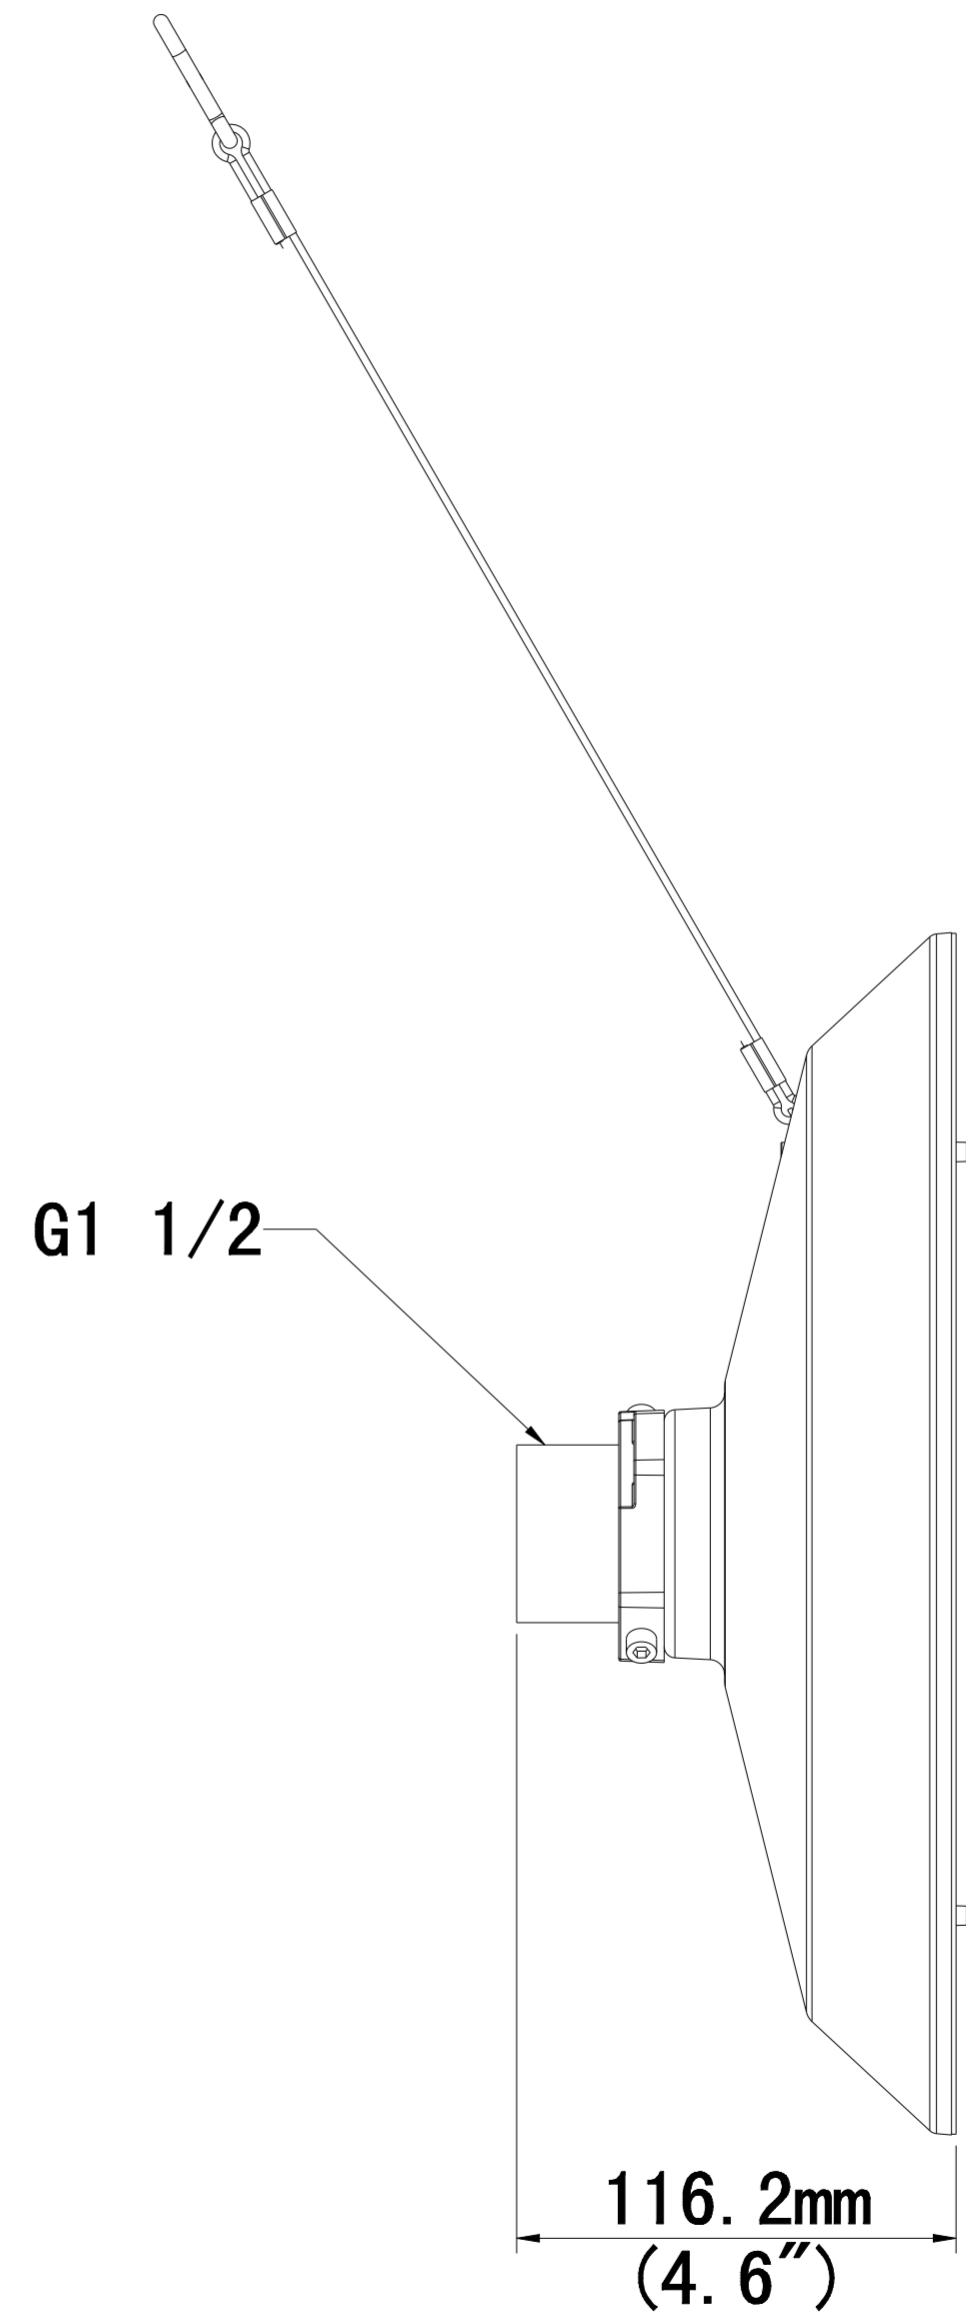

4-M4.0 depth=8.0mm

EQS

∅ 318.0mm
(12.5")

∅ 220.0mm
(8.7")

∅ 34.4mm
(1.4")

G1 1/2

116.2mm
(4.6")