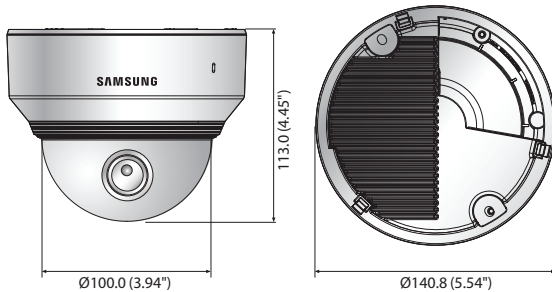

Dimensions

Unit : mm (inch)

Accessories (Optional)

PND-9080R

VIDEO	
Imaging Device	1/1.7" 12.4M CMOS
Total Pixels / Effective Pixels	4,168(H) x 3,062(V) / 4,072(H) x 3,046(V)
Scanning System	Progressive
Min. Illumination	Color : 0.3Lux (1/30sec, F1.6, 30IRE), 0.01Lux (2sec, F1.6, 30IRE) B/W : 0Lux (IR LED on)
S / N Ratio	50dB
Video Output	CVBS : 1.0Vpp / 75Ω composite, 714 x 480(N), 702 x 576(P), for installation DIP connector type
LENS	
Focal Length (Zoom Ratio)	4.5 ~ 10mm (2.2x) motorized varifocal
Max. Aperture Ratio	F1.6
Angular Field of View	[4096 x 2160] H : 100.3°(Wide) ~ 45.6°(Tele) / V : 49.7°(Wide) ~ 24.0°(Tele) [3840 x 2160] H : 92.3°(Wide) ~ 42.6°(Tele) / V : 49.7°(Wide) ~ 24.0°(Tele)
Min. Object Distance	0.5m (1.64ft)
Focus Control	Simple focus (Motorized V/F) / Manual, Remote control via network (Manual, Simple focus)
Lens Type / Mount Type	P-Iris mode / Board-in type
PAN / TILT / ROTATE	
Pan / Tilt / Rotate Range	0° ~ 354° / 0° ~ 67° / 0° ~ 355°
OPERATIONAL	
IR Viewable Length	30m (98.43ft)
Camera Title	Off / On (Displayed up to 60 characters) - W/W : English / Numeric / Special characters - China : English / Numeric / Special / Chinese characters - Common : Multi-line (Max. 5), Color (Grey / Green / Red / Blue / Black / White), Transparency, Auto scale by resolution
Day & Night	Auto (ICR) / Color / B/W / External / Schedule
Backlight Compensation	Off / BLC / WDR
Wide Dynamic Range	120dB
Contrast Enhancement	SSDR (Off / On)
Digital Noise Reduction	SSNR (2D+3D noise filter) (Off / On)
Defog	Off / Auto / Manual
Motion Detection	Off / On (8ea, Polygonal)
Privacy Masking	Off / On (16ea, Polygonal) - Color : Gray / Green / Red / Blue / Black / White
Gain Control	Off / Low / Middle / High
White Balance	ATW / AWC / Manual / Indoor / Outdoor (Include mercury & Sodium)
Electronic Shutter Speed	Minimum / Maximum / Anti flicker (2 ~ 1/12,000sec)
Flip / Mirror	Off / On, Hallway : 90° / 270°
Intelligent Video Analytics	Tampering (Scene change), Virtual line, Enter / Exit, (Dis)Appear, Audio detection, Defocus detection, Digital auto tracking - with metadata
Alarm I/O	Input 1ea / Output 1ea
Alarm Triggers	Alarm input, Motion detection, Video analytics, Audio detection, Network disconnect
Alarm Events	File upload via FTP and E-mail, Notification via E-mail
Pixel Counter	Local storage (SD/SDHC/SDXC) or NAS recording at event triggers, External output Support (Plug-in viewer only)
NETWORK	
Ethernet	RJ-45 (10/100/1000BASE-T)
Video Compression Format	H.265 / H.264 (MPEG-4 part 10/AVC) : Main / Baseline / High, MJPEG
Resolution	[8M mode] 4096 x 2160, 3840 x 2160, 2592 x 1944, 2592 x 1464, 1920 x 1080, 1600 x 1200, 1280 x 1024, 1280 x 960, 1280 x 720, 1024 x 768, 800 x 600, 800 x 448, 720 x 576, 720 x 480, 640 x 480, 640 x 360, 320 x 240 [12M mode] 4000 x 3000, 3840 x 2160, 2592 x 1944, 2592 x 1464, 1920 x 1080, 1600 x 1200, 1280 x 1024, 1280 x 960, 1280 x 720, 1024 x 768, 800 x 600, 800 x 448, 720 x 576, 720 x 480, 640 x 480, 640 x 360, 320 x 240
Max. Framerate	H.265 / H.264 : 20fps@4000 x 3000, 30fps@4096 x 2160 MJPEG : 2fps@4000 x 3000 ~ 2592 x 1464, 15fps@1920 x 1080 ~ 320 x 240
Smart Codec / WiseStream	Manual mode (Area-based : 5ea) / Support
Video Quality Adjustment	H.265 / H.264 : Target bitrate level control, MJPEG : Quality level control
Bitrate Control Method	H.265 / H.264 : CBR or VBR, MJPEG : VBR
Streaming Capability	Multiple streaming (Up to 3 profiles)
Audio In	Selectable (Mic in / Line in / Built-in mic), Supply voltage : 2.5V DC (4mA), Input impedance : approx. 2K Ohm
Audio Out	Line out (3.5mm mono jack), Max output level : 1Vrms
Audio Compression Format	G.711 u-law/G.726 selectable, G.726 (ADPCM) 8KHz, G.711 8KHz G.726 : 16Kbps, 24Kbps, 32Kbps, 40Kbps, AAC-LC : 48Kbps at 16KHz
Audio Communication	Bi-directional audio (2-way)
IP	IPv4, IPv6
Protocol	TCP/IP, UDP/IP, RTP(UDP), RTP(TCP), RTCP, RTSP, NTP, HTTP, HTTPS, SSL/TLS, DHCP, PPPoE, FTP, SMTP, ICMP, IGMP, SNMPv1/v2c/v3(MIB-2), ARP, DNS, DDNS, QoS, PIM-SM, UPnP, Bonjour HTTPS(SSL) login authentication, Digest login authentication
Security	IP address filtering, User access log, 802.1x authentication (EAP-TLS, EAP-LEAP)
Streaming Method	Unicast / Multicast
Max. User Access	15 users at unicast mode
Edge Storage	SD/SDHC/SDXC (128GB) - Motion images recorded in the SD/SDHC/SDXC memory card can be downloaded, Camera can detect automatically when the memory is connected, Memory status display (Normal / Error / Active / Formatting / Lock), NAS (Network Attached Storage), Local PC for instant recording (Plug-in viewer only)
Application Programming Interface	ONVIF profile S/G, SUNAPI (HTTP API), SVNP, Wisenet Open Platform
Webpage Language	English, French, German, Spanish, Italian, Chinese, Russian, Japanese, Swedish, Portuguese, Turkish, Polish, Czech, Dutch, Hungary, Greek
Web Viewer	Supported OS : Windows 7, 8.1, 10, Mac OS X 10.9, 10.10, 10.11 Plug-in free Webviewer - Supported Browser : Google Chrome 47, MS Edge 20 Plug-in Webviewer - Supported Browser : MS Explore 11, Mozilla Firefox 43, Apple Safari 9 * Mac OS X only SmartViewer
Central Management Software	
ENVIRONMENTAL	
Operating Temperature / Humidity	-30°C ~ +55°C (-22°F ~ +131°F) / Less than 90% RH * Start up should be done at above -10°C (14°F)
Storage Temperature / Humidity	-40°C ~ +60°C (-40°F ~ +140°F) / Less than 90% RH
Vandal Resistance	IK08
ELECTRICAL	
Input Voltage / Current	12V DC, PoE (IEEE802.3af, Class3)
Power Consumption	12V DC : Max. 9.5W, PoE : Max. 10.5W
MECHANICAL	
Color / Material	Ivory / Polycarbonate(PC) + Aluminum
Dimensions (WxH) / Weight	Ø140.8 x 113.0mm (Ø5.54" x 4.45") / 610g (1.34 lb)